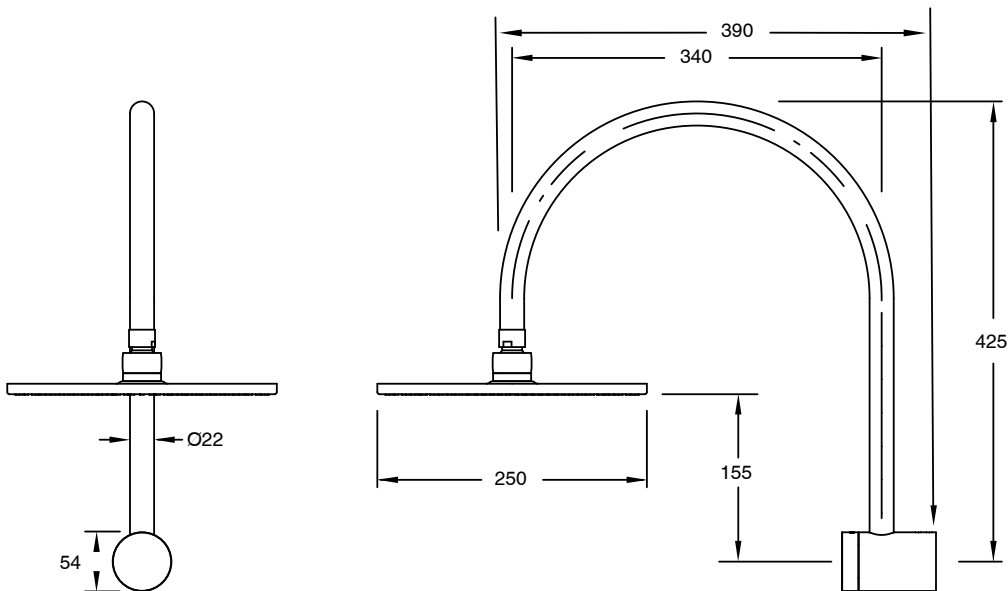

Milli Mood Edit Hi-Rise Shower Curved with 250mm Shower Head PVD Brushed Bronze (3 Star)

9511166

SPECIFICATIONS	
Recommended Use	Domestic;Hotel;Commercial
Colour Finish	Brushed Bronze
Primary Material	DR Brass
Recommended Pressure Range	150 - 500 kPa as per AS3500
Max Continuous Working Temperature (deg C)	65
Min Continuous Working Temperature (deg C)	5
Hot Water Unit Suitability	Storage Tank;Continuous Flow
WARRANTY	
Warranty - Domestic Use (Years)	15
Spare Parts & Labour (Years)	1
<i>Please refer to Warranty Page for full Terms and Conditions</i>	

Disclaimer: Products in this specification manual must by regulation be installed by licensed and registered trade people. The manufacturer/distributor reserves the right to vary specifications or delete models from their range without prior notification. Dimensions are nominal measurements only. Dimensions and set-outs listed are correct at time of publication however the manufacturer/distributor takes no responsibility for printing errors.