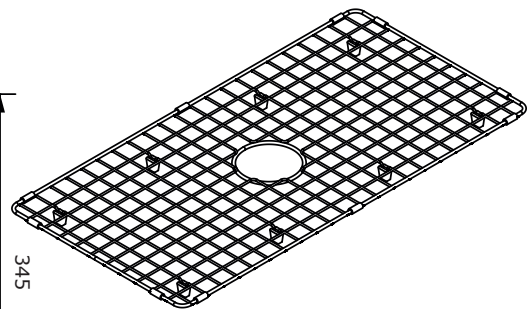

Memo Harper 680x350 Sink Protect Grid Stainless Steel

2407040

SPECIFICATIONS

Recommended Use	Domestic;Hotel;Commercial
Colour Finish	Brushed Stainless Steel
Primary Material	Stainless Steel 304

WARRANTY

Replacement Only - Domestic Use (Years)	1
Parts Replacement Only (Years)	1

Please refer to Warranty Page for full Terms and Conditions

Dimensions are nominal measurements only.

CLEANING RECOMMENDATIONS:

We recommend the use of soapy water or approved cleaners. This product should not be cleaned with abrasive materials. Damage caused by any improper treatment is not covered by the product warranty. Refer to Warranty Conditions

Disclaimer: Products in this specification manual must by regulation be installed by licensed and registered trade people. The manufacturer/distributor reserves the right to vary specifications or delete models from their range without prior notification. Dimensions are nominal measurements only. Dimensions and set-outs listed are correct at time of publication however the manufacturer/distributor takes no responsibility for printing errors.

Published 13/03/2025

To see the complete Memo range go to
www.reece.com.au