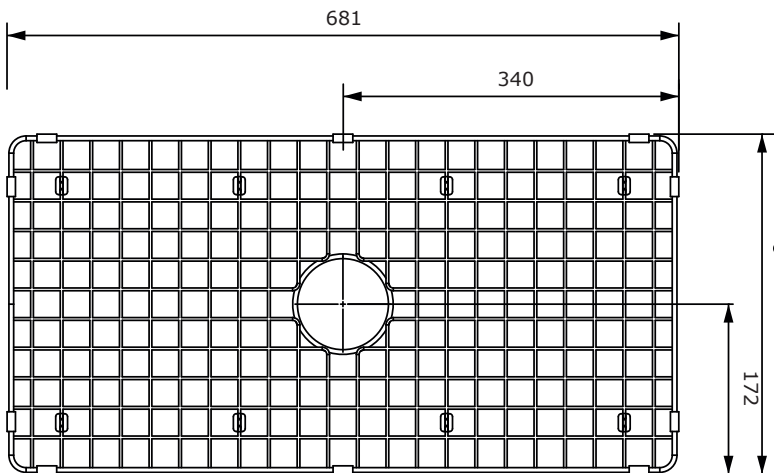

Memo Harper 680x350 Sink Protect Grid Stainless Steel

2407040

SPECIFICATIONS

Recommended Use	Domestic;Hotel;Commercial
Colour Finish	Brushed Stainless Steel
Primary Material	Stainless Steel 304

WARRANTY

Replacement Only - Domestic Use (Years)	1
Parts Replacement Only (Years)	1

Please refer to Warranty Page for full Terms and Conditions

Dimensions are nominal measurements only.

CLEANING RECOMMENDATIONS:

We recommend the use of soapy water or approved cleaners. This product should not be cleaned with abrasive materials. Damage caused by any improper treatment is not covered by the product warranty. Refer to Warranty Conditions

Disclaimer: Products in this specification manual must by regulation be installed by licensed and registered trade people. The manufacturer/distributor reserves the right to vary specifications or delete models from their range without prior notification. Dimensions are nominal measurements only. Dimensions and set-outs listed are correct at time of publication however the manufacturer/distributor takes no responsibility for printing errors.

Published 13/03/2025

To see the complete Memo range go to
www.reece.com.au