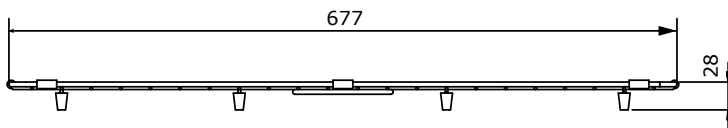

Memo Harper 680x350 Sink Protect Grid Stainless Steel

2407040

SPECIFICATIONS

Recommended Use	Domestic;Hotel;Commercial
Colour Finish	Brushed Stainless Steel
Primary Material	Stainless Steel 304

WARRANTY

Replacement Only - Domestic Use (Years)	1
Parts Replacement Only (Years)	1

Please refer to Warranty Page for full Terms and Conditions

Dimensions are nominal measurements only.

CLEANING RECOMMENDATIONS:

We recommend the use of soapy water or approved cleaners. This product should not be cleaned with abrasive materials. Damage caused by any improper treatment is not covered by the product warranty. Refer to Warranty Conditions

Disclaimer: Products in this specification manual must by regulation be installed by licensed and registered trade people. The manufacturer/distributor reserves the right to vary specifications or delete models from their range without prior notification. Dimensions are nominal measurements only. Dimensions and set-outs listed are correct at time of publication however the manufacturer/distributor takes no responsibility for printing errors.

Published 13/03/2025

To see the complete Memo range go to
www.reece.com.au