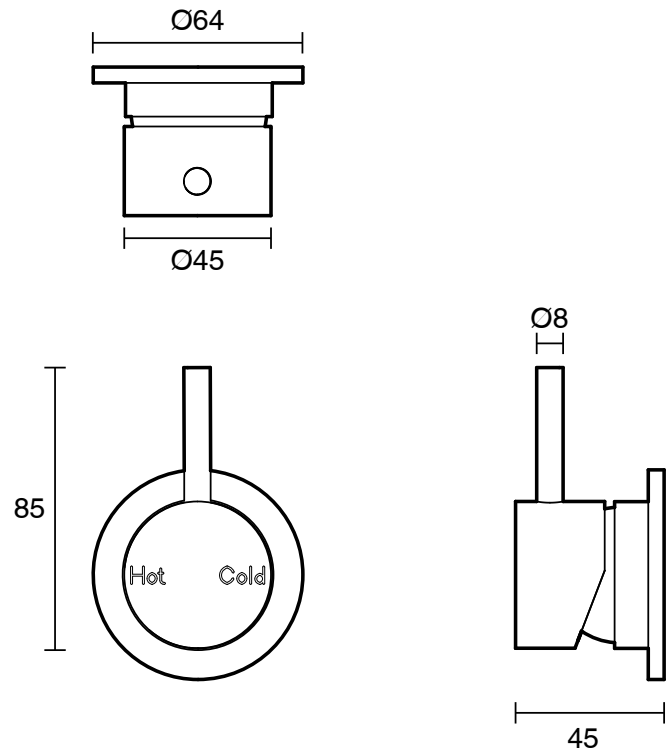

S U S S E X

Sussex Scala Shower / Bath Mixer Tap LUX PVD Brushed Platinum Gold

2268204

SPECIFICATIONS

Recommended Use	Domestic;Hotel;Commercial
Colour Finish	Brushed Platinum Gold
Primary Material	Brass
Recommended Pressure Range	150 - 500 kPa as per AS3500
Max Continuous Working Temperature (deg C)	65
Min Continuous Working Temperature (deg C)	5
Hot Water Unit Suitability	Storage Tank;Continuous Flow

WARRANTY

Warranty - Domestic Use (Years)	15
Spare Parts & Labour (Years)	15

Please refer to Warranty Page for full Terms and Conditions

Dimensions are nominal measurements only.

CLEANING RECOMMENDATIONS:

We recommend the use of soapy water or approved cleaners. This product should not be cleaned with abrasive materials. Damage caused by any improper treatment is not covered by the product warranty. Refer to Warranty Conditions

Disclaimer: Products in this specification manual must by regulation be installed by licensed and registered trade people. The manufacturer/distributor reserves the right to vary specifications or delete models from their range without prior notification. Dimensions are nominal measurements only. Dimensions and set-outs listed are correct at time of publication however the manufacturer/distributor takes no responsibility for printing errors.

Published 25/03/2025

To see the complete Sussex range go to www.reece.com.au