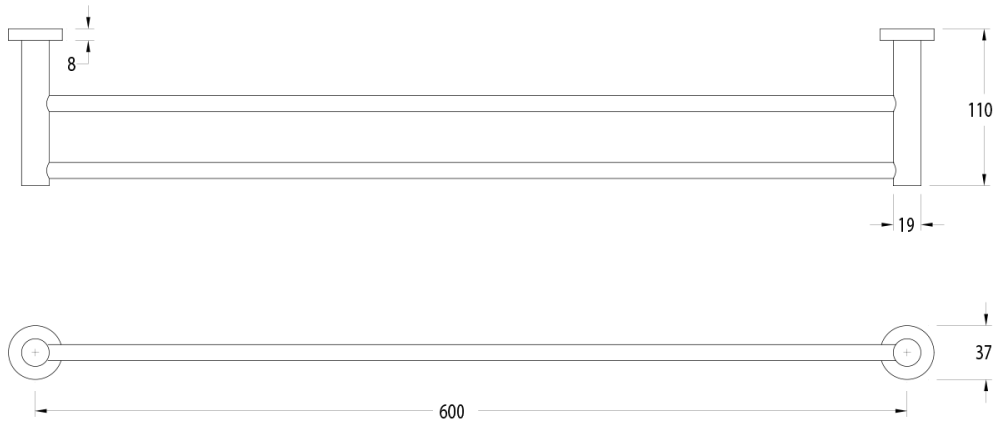

Milli Mood Edit Double Towel Rail 600mm PVD Brushed Gold

9510921

SPECIFICATIONS

Recommended Use	Domestic, Hotel & Commercial
Colour	Brushed Gold
Material	DR Brass

WARRANTY

Replacement Only - Domestic Use 15 Years

Please refer to Warranty Page for full Terms and Conditions

Dimensions are nominal measurements only.

CLEANING RECOMMENDATIONS:

We recommend the use of soapy water or approved cleaners. This product should not be cleaned with abrasive materials. Damage caused by any improper treatment is not covered by the product warranty. Refer to Warranty Conditions

Disclaimer: Products in this specification manual must by regulation be installed by licensed and registered trade people. The manufacturer/distributor reserves the right to vary specifications or delete models from their range without prior notification. Dimensions are nominal measurements only. Dimensions and set-outs listed are correct at time of publication however the manufacturer/distributor takes no responsibility for printing errors.

Published 28/03/2022

To see the complete Milli range go to
www.reece.com.au