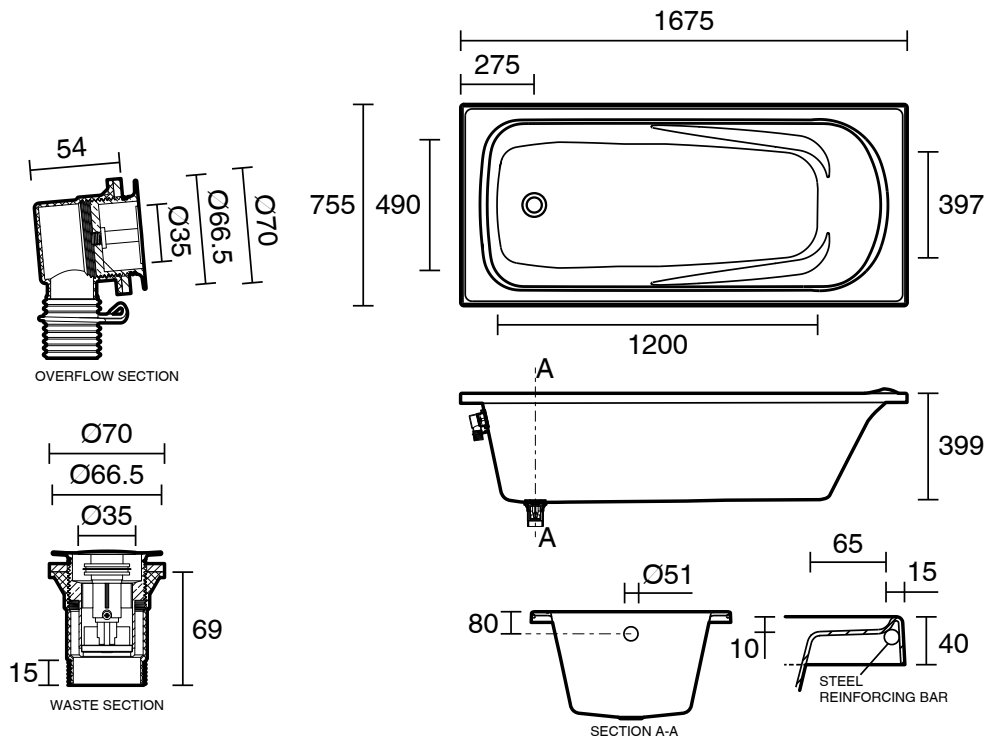

Posh Solus MK2 Inset Bath 1675mm with Overflow Gloss White

1704246

SPECIFICATIONS

Recommended Use	Domestic, Hotel & Commercial
Material	Sanitary Grade Acrylic
Colour	White
Capacity	210 ltr
Weight	18 kg
Overflow Configuration	Overflow
Mounting	Inset
Plug & Waste Size	40mm
Plug & Waste	Included

WARRANTY

Warranty - Domestic Use	10 Years
Spare Parts & Labour	12 Months

Please refer to Warranty Page for full Terms and Conditions

Dimensions are nominal measurements only.

CLEANING RECOMMENDATIONS:

We recommend the use of soapy water or approved cleaners. This product should not be cleaned with abrasive materials. Damage caused by any improper treatment is not covered by the product warranty. Refer to Warranty Conditions

Disclaimer: Products in this specification manual must by regulation be installed by licensed and registered trade people. The manufacturer/distributor reserves the right to vary specifications or delete models from their range without prior notification. Dimensions are nominal measurements only. Dimensions and set-outs listed are correct at time of publication however the manufacturer/distributor takes no responsibility for printing errors.

Published 11/10/2023

To see the complete Posh range go to
www.reece.com.au