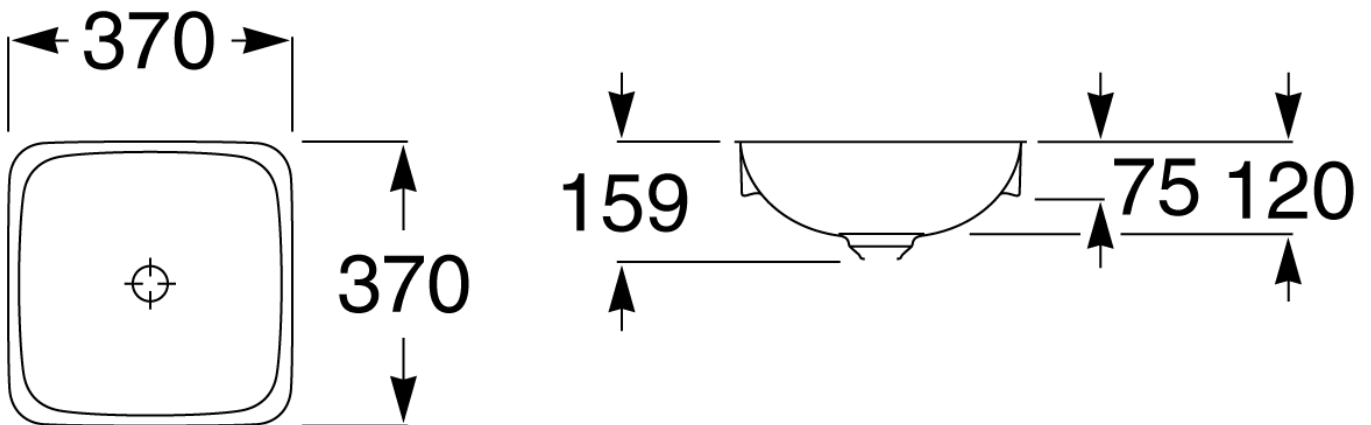

Dimensions are nominal measurements only.

CLEANING RECOMMENDATIONS:

We recommend the use of soapy water or approved cleaners. This product should not be cleaned with abrasive materials. Damage caused by any improper treatment is not covered by the product warranty. Refer to Warranty Conditions

Disclaimer: Products in this specification manual must by regulation be installed by licensed and registered trade people. The manufacturer/distributor reserves the right to vary specifications or delete models from their range without prior notification. Dimensions are nominal measurements only. Dimensions and set-outs listed are correct at time of publication however the manufacturer/distributor takes no responsibility for printing errors.

Published 05/11/2021

To see the complete Roca range go to
www.reece.com.au