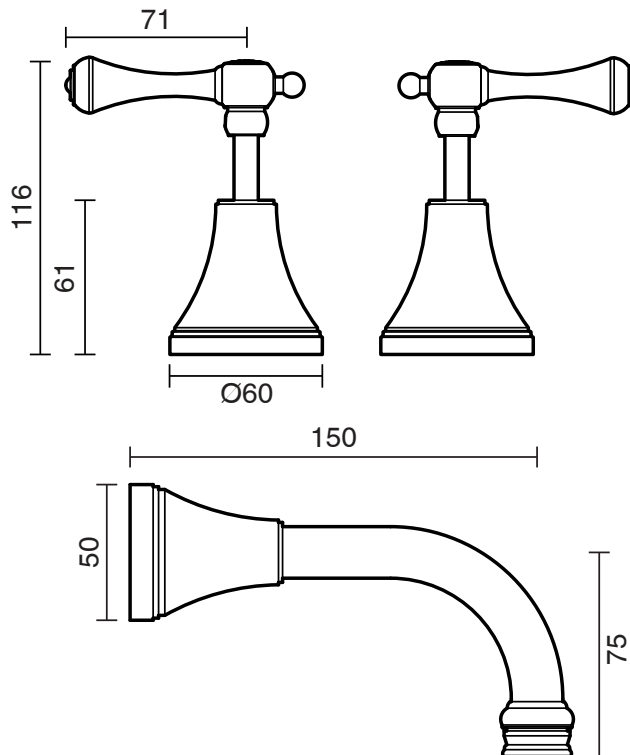

KADO

Kado Era Wall Basin Set 150mm Lever Handle Brushed Nickel (5 Star)

9512077

SPECIFICATIONS

Recommended Use	Domestic, Hotel & Commercial
Colour	Brushed Nickel
Finish	Brushed
Material	DR Brass
Recommended Pressure Range	150 - 500 kPa
Maximum Continuous Working Temperature	80 deg C
Suitable for Storage Tank Hot Water	Yes
Suitable for Continuous Flow Hot Water	Yes
Suitable for Gravity Feed Hot Water	No

WARRANTY

Warranty - Domestic Use	10 Years
Spare Parts & Labour	12 Months

Please refer to Warranty Page for full Terms and Conditions

Dimensions are nominal measurements only.

CLEANING RECOMMENDATIONS:

We recommend the use of soapy water or approved cleaners. This product should not be cleaned with abrasive materials. Damage caused by any improper treatment is not covered by the product warranty. Refer to Warranty Conditions

Disclaimer: Products in this specification manual must by regulation be installed by licensed and registered trade people. The manufacturer/distributor reserves the right to vary specifications or delete models from their range without prior notification. Dimensions are nominal measurements only. Dimensions and set-outs listed are correct at time of publication however the manufacturer/distributor takes no responsibility for printing errors.

Published 12/10/2023

To see the complete Kado range go to www.reece.com.au