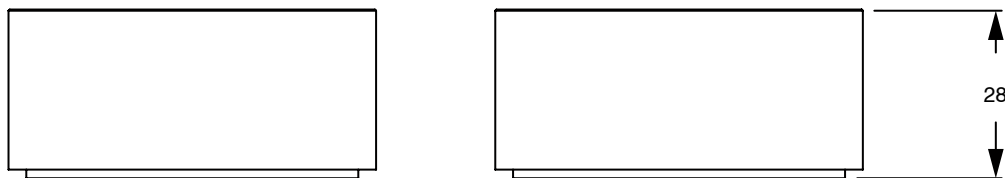

SUSSEX

Sussex Pure Progressive Dual Mixer Tap System with Cirque Textured Handles PVD Brushed Gold

9510854

SPECIFICATIONS

Recommended Use	Residential;Commercial
Colour Finish	Brushed Gold
Primary Material	DR Brass
Recommended Pressure Range	150 - 500 kPa as per AS3500
Max Continuous Working Temperature (deg C)	65
Min Continuous Working Temperature (deg C)	1

WARRANTY

Residential Use (Years)	40
Commercial Use (Years)	10

Please refer to Sussex Warranty page for full Terms and Conditions

Dimensions are nominal measurements only.

CLEANING RECOMMENDATIONS:

We recommend the use of soapy water or approved cleaners. This product should not be cleaned with abrasive materials. Damage caused by any improper treatment is not covered by the product warranty. Refer to Warranty Conditions

Disclaimer: Products in this specification manual must by regulation be installed by licensed and registered trade people. The manufacturer/distributor reserves the right to vary specifications or delete models from their range without prior notification. Dimensions are nominal measurements only. Dimensions and set-outs listed are correct at time of publication however the manufacturer/distributor takes no responsibility for printing errors.

Published 01/04/2026

To see the complete Sussex range go to www.reece.com.au