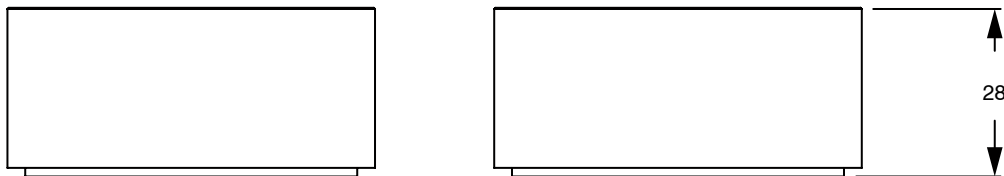

Milli Pure Progressive Dual Mixer Tap System with Diamond Textured Handles PVD Matte Black

9511341

SPECIFICATIONS

Recommended Use	Domestic;Hotel;Commercial
Colour Finish	Matte Black
Primary Material	DR Brass
Recommended Pressure Range	150 - 500 kPa as per AS3500
Max Continuous Working Temperature (deg C)	65
Min Continuous Working Temperature (deg C)	5
Hot Water Unit Suitability	Storage Tank;Continuous Flow

WARRANTY

Warranty - Domestic Use (Years)	15
Spare Parts & Labour (Years)	1

Please refer to Warranty Page for full Terms and Conditions

Dimensions are nominal measurements only.

CLEANING RECOMMENDATIONS:

We recommend the use of soapy water or approved cleaners. This product should not be cleaned with abrasive materials. Damage caused by any improper treatment is not covered by the product warranty. Refer to Warranty Conditions

Disclaimer: Products in this specification manual must by regulation be installed by licensed and registered trade people. The manufacturer/distributor reserves the right to vary specifications or delete models from their range without prior notification. Dimensions are nominal measurements only. Dimensions and set-outs listed are correct at time of publication however the manufacturer/distributor takes no responsibility for printing errors.

Published 19/03/2025

To see the complete Milli range go to www.reece.com.au