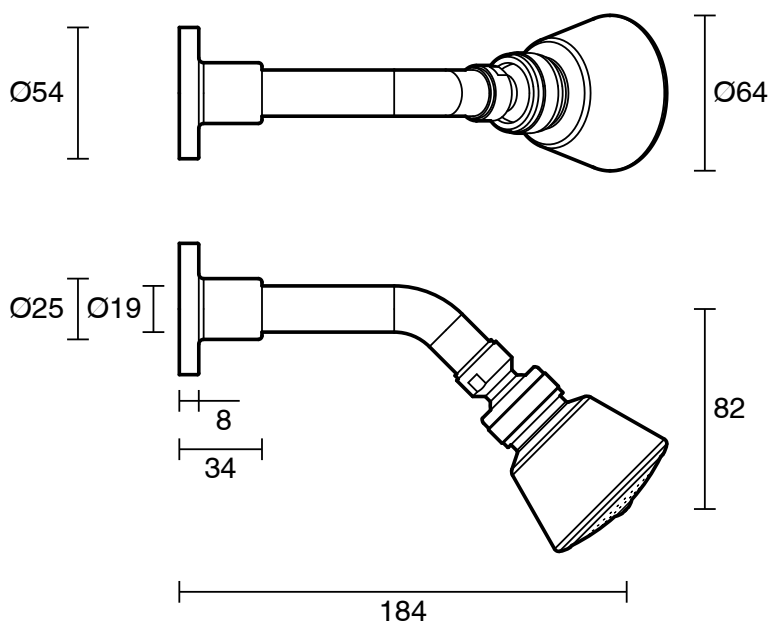

## Sussex Scala Shower Head and Arm LUX PVD Brushed Pure Gold (3 Star)

2267137

SPECIFICATIONS	
Recommended Use	Residential;Commercial
Colour Finish	Brushed Pure Gold
Primary Material	Brass
Recommended Pressure Range	150 - 500 kPa as per AS3500
Max Continuous Working Temperature (deg C)	65
Min Continuous Working Temperature (deg C)	1
WARRANTY	
Residential Use (Years)	40
Commercial Use (Years)	10
<i>Please refer to Sussex Warranty page for full Terms and Conditions</i>	

Dimensions are nominal measurements only.