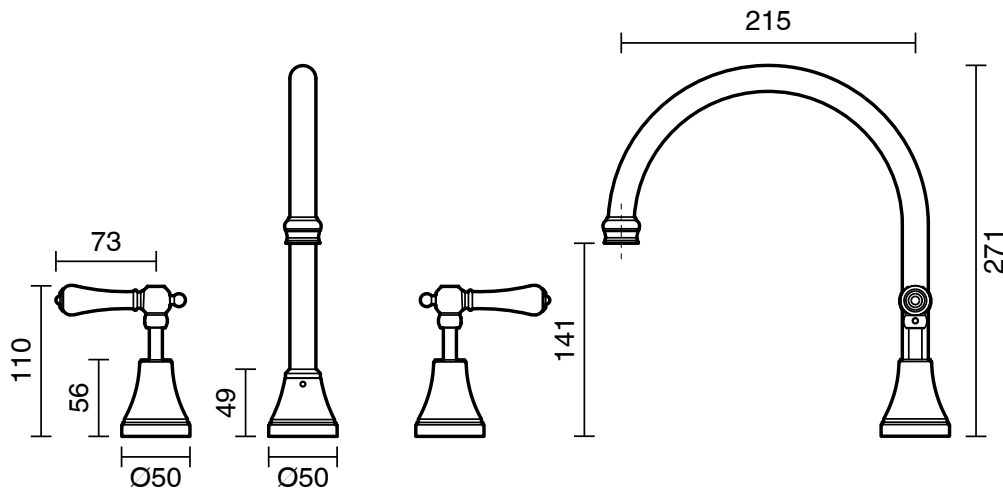

KADO

Kado Era Swivel Hob Sink Set Lever Porcelain Handle Brass Gold (5 Star)

9507609

SPECIFICATIONS	
Recommended Use	Domestic, Hotel & Commercial
Colour	Brass Gold with Porcelain Handles
Finish	Polished
Material	DR Brass
Recommended Pressure Range	150 - 500 kPa
Maximum Continuous Working Temperature	80 deg C
Suitable for Storage Tank Hot Water	Yes
Suitable for Continuous Flow Hot Water	Yes
Suitable for Gravity Feed Hot Water	No
WARRANTY	
Warranty - Domestic Use	10 Years
Spare Parts & Labour	12 Months
<i>Please refer to Warranty Page for full Terms and Conditions</i>	