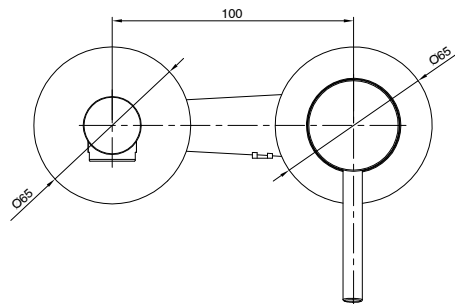

Dimensions are nominal measurements only.

CLEANING RECOMMENDATIONS:

We recommend the use of soapy water or approved cleaners. This product should not be cleaned with abrasive materials. Damage caused by any improper treatment is not covered by the product warranty. Refer to Warranty Conditions

Disclaimer: Products in this specification manual must by regulation be installed by licensed and registered trade people. The manufacturer/distributor reserves the right to vary specifications or delete models from their range without prior notification. Dimensions are nominal measurements only. Dimensions and set-outs listed are correct at time of publication however the manufacturer/distributor takes no responsibility for printing errors.

Published 20/03/2024

To see the complete Mizu range go to www.reece.com.au