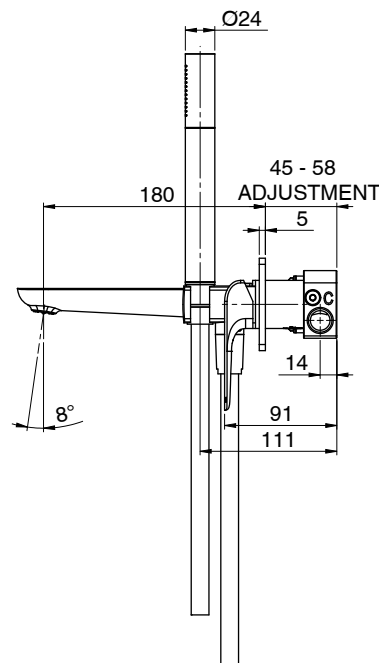

Milli Glance Wall Bath / Shower System Gunmetal (3 Star)

2287191

SPECIFICATIONS

Recommended Use	Domestic, Hotel & Commercial
Colour	Gunmetal
Finish	Matte
Material	DR Brass
Recommended Pressure Range	150 - 500 kPa
Maximum Continuous Working Temperature	75 deg C
Suitable for Storage Tank Hot Water	Yes
Suitable for Continuous Flow Hot Water	Yes
Suitable for Gravity Feed Hot Water	No

WARRANTY

Warranty - Domestic Use	15 Years
Spare Parts & Labour	12 Months

Please refer to Warranty Page for full Terms and Conditions