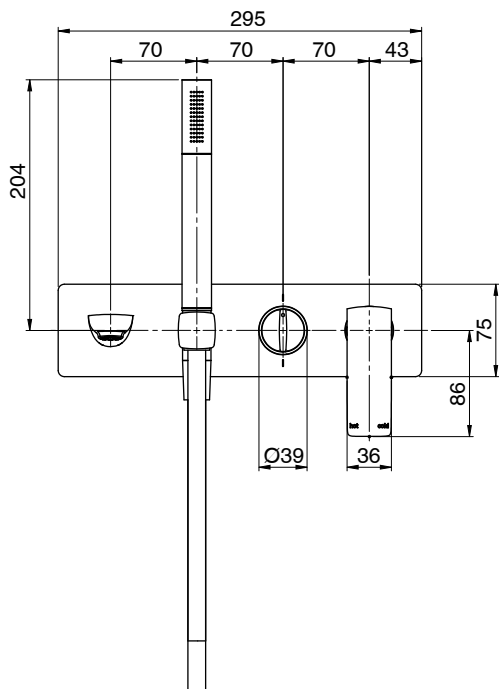

Milli Glance Wall Bath / Shower System Gunmetal (3 Star)

2287191

SPECIFICATIONS

Recommended Use	Domestic, Hotel & Commercial
Colour	Gunmetal
Finish	Matte
Material	DR Brass
Recommended Pressure Range	150 - 500 kPa
Maximum Continuous Working Temperature	75 deg C
Suitable for Storage Tank Hot Water	Yes
Suitable for Continuous Flow Hot Water	Yes
Suitable for Gravity Feed Hot Water	No

WARRANTY

Warranty - Domestic Use	15 Years
Spare Parts & Labour	12 Months

Please refer to Warranty Page for full Terms and Conditions