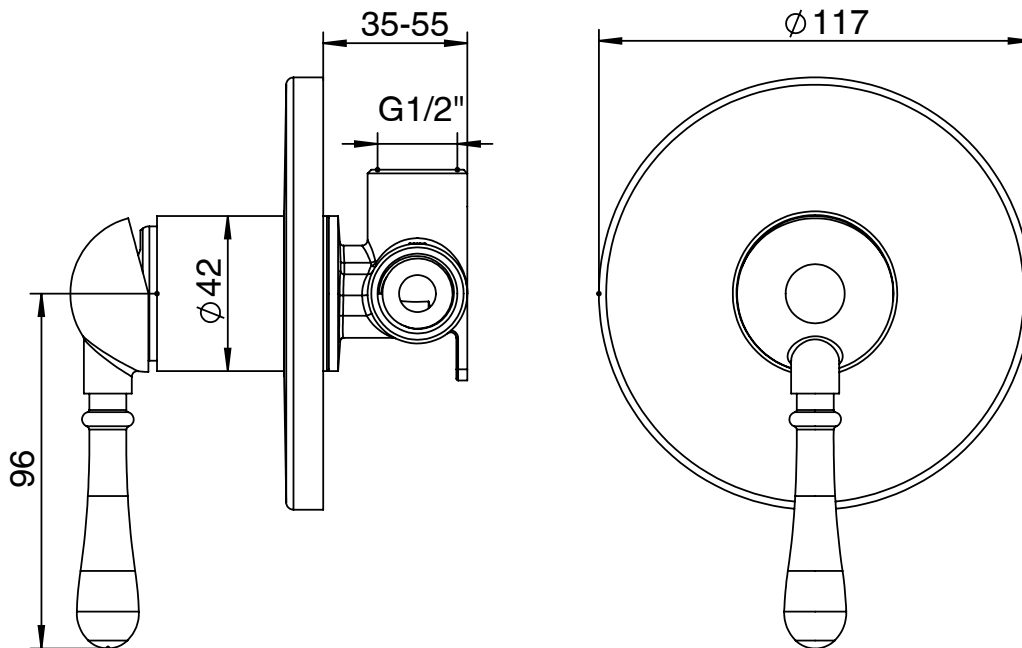

Milli Voir Shower / Bath Mixer Brushed Gunmetal

2265525

SPECIFICATIONS

Recommended Use	Domestic, hotel and commercial
Colour	Gunmetal
Material	DR Brass
Recommended Pressure Range	150 - 500 kPa
Max Continuous Working Pressure	500 kPa
Max Continuous Working Temperature	80 deg C
Suitable for Storage Tank Hot Water	Yes
Suitable for Continuous Flow Hot Water	Yes
Suitable for Gravity Feed Hot Water	No

WARRANTY

Warranty - Domestic Use	15 Years
Spare Parts & Labour	12 Months

Please refer to Warranty Page for full Terms and Conditions

Dimensions are nominal measurements only.

CLEANING RECOMMENDATIONS:

We recommend the use of soapy water or approved cleaners. This product should not be cleaned with abrasive materials. Damage caused by any improper treatment is not covered by the product warranty. Refer to Warranty Conditions

Disclaimer: Products in this specification manual must by regulation be installed by licensed and registered trade people. The manufacturer/distributor reserves the right to vary specifications or delete models from their range without prior notification. Dimensions are nominal measurements only. Dimensions and set-outs listed are correct at time of publication however the manufacturer/distributor takes no responsibility for printing errors.

Published 01/06/2020

To see the complete Milli range go to www.reece.com.au