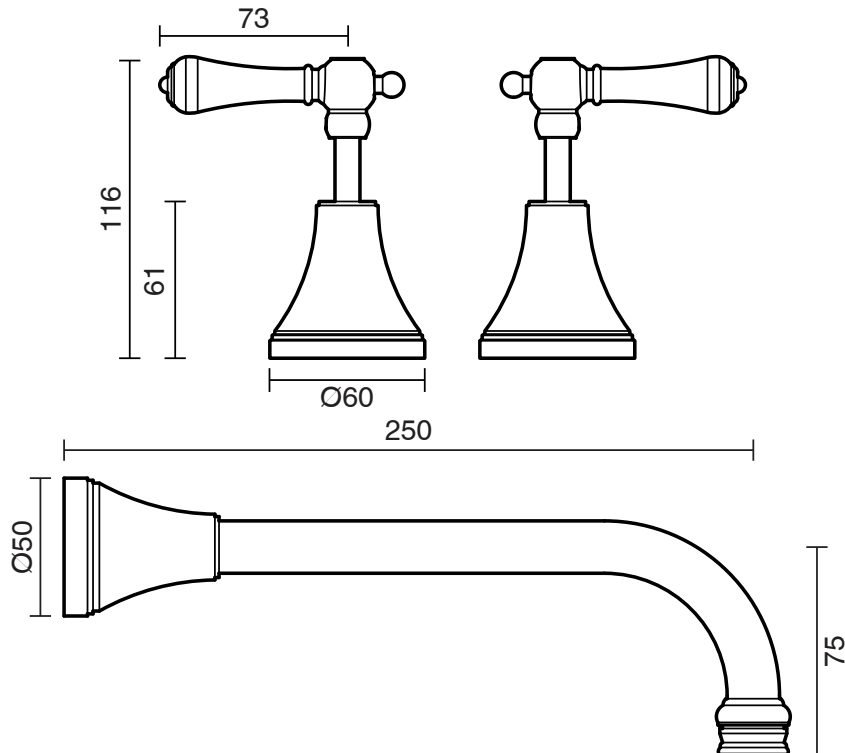

KADO

Kado Era Wall Bath Set 250mm Lever Porcelain Handle Chrome

9507596

SPECIFICATIONS

Recommended Use	Domestic, Hotel & Commercial
Colour	Chrome with Porcelain Handles
Finish	Polished
Material	DR Brass
Recommended Pressure Range	150 - 500 kPa
Maximum Continuous Working Temperature	80 deg C
Suitable for Storage Tank Hot Water	Yes
Suitable for Continuous Flow Hot Water	Yes
Suitable for Gravity Feed Hot Water	No

WARRANTY

Warranty - Domestic Use	10 Years
Spare Parts & Labour	12 Months

Please refer to Warranty Page for full Terms and Conditions

Dimensions are nominal measurements only.

CLEANING RECOMMENDATIONS:

We recommend the use of soapy water or approved cleaners. This product should not be cleaned with abrasive materials. Damage caused by any improper treatment is not covered by the product warranty. Refer to Warranty Conditions

Disclaimer: Products in this specification manual must by regulation be installed by licensed and registered trade people. The manufacturer/distributor reserves the right to vary specifications or delete models from their range without prior notification. Dimensions are nominal measurements only. Dimensions and set-outs listed are correct at time of publication however the manufacturer/distributor takes no responsibility for printing errors.

Published 12/10/2023

To see the complete Kado range go to www.reece.com.au

WaterMark
AS/NZS 3718
WM-022967