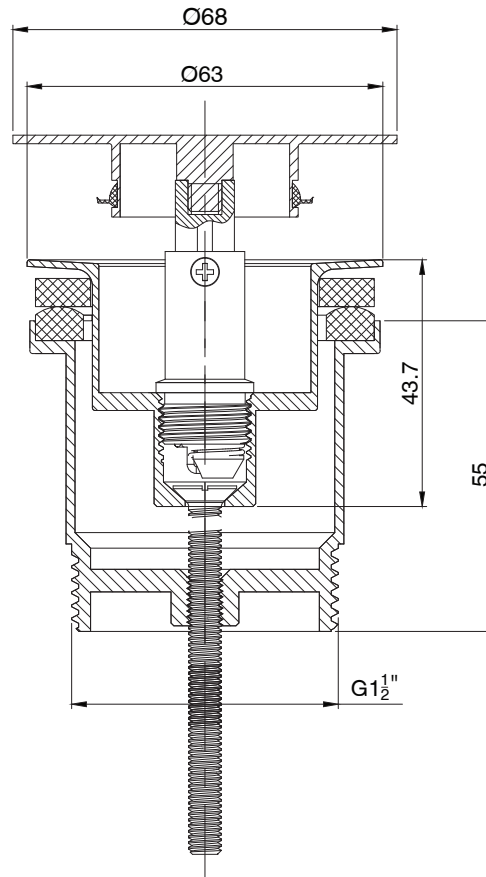

WARRANTY

Replacement Only - Domestic Use	12 Months

Please refer to Warranty Page for full Terms and Conditions