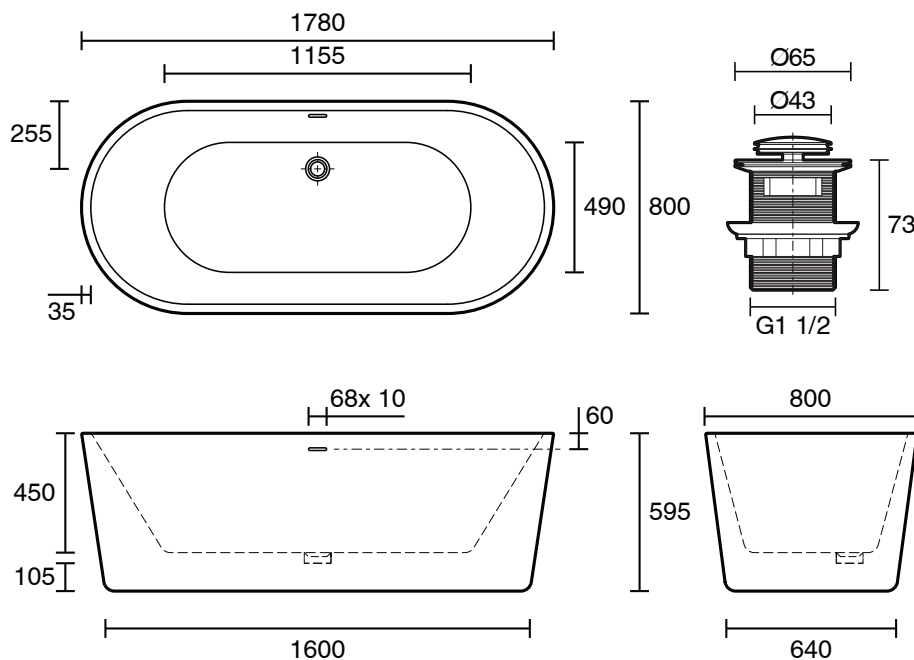

Posh Solus Freestanding Bath with Overflow 1780 x 800 x 585mm White

1703112

SPECIFICATIONS

Recommended Use	Domestic, Hotel & Commercial
Material	Sanitary Grade Acrylic
Colour	White
Capacity	280 ltr
Weight	43 kg
Overflow Configuration	Overflow
Mounting	Freestanding
Plug & Waste Size	40mm
Plug & Waste	Sold Separately

WARRANTY

Warranty - Domestic Use	10 Years
Spare Parts & Labour	12 Months

Please refer to Warranty Page for full Terms and Conditions

Dimensions are nominal measurements only.

CLEANING RECOMMENDATIONS:

We recommend the use of soapy water or approved cleaners. This product should not be cleaned with abrasive materials. Damage caused by any improper treatment is not covered by the product warranty. Refer to Warranty Conditions

Disclaimer: Products in this specification manual must by regulation be installed by licensed and registered trade people. The manufacturer/distributor reserves the right to vary specifications or delete models from their range without prior notification. Dimensions are nominal measurements only. Dimensions and set-outs listed are correct at time of publication however the manufacturer/distributor takes no responsibility for printing errors.

Published 11/10/2023

To see the complete Posh range go to
www.reece.com.au