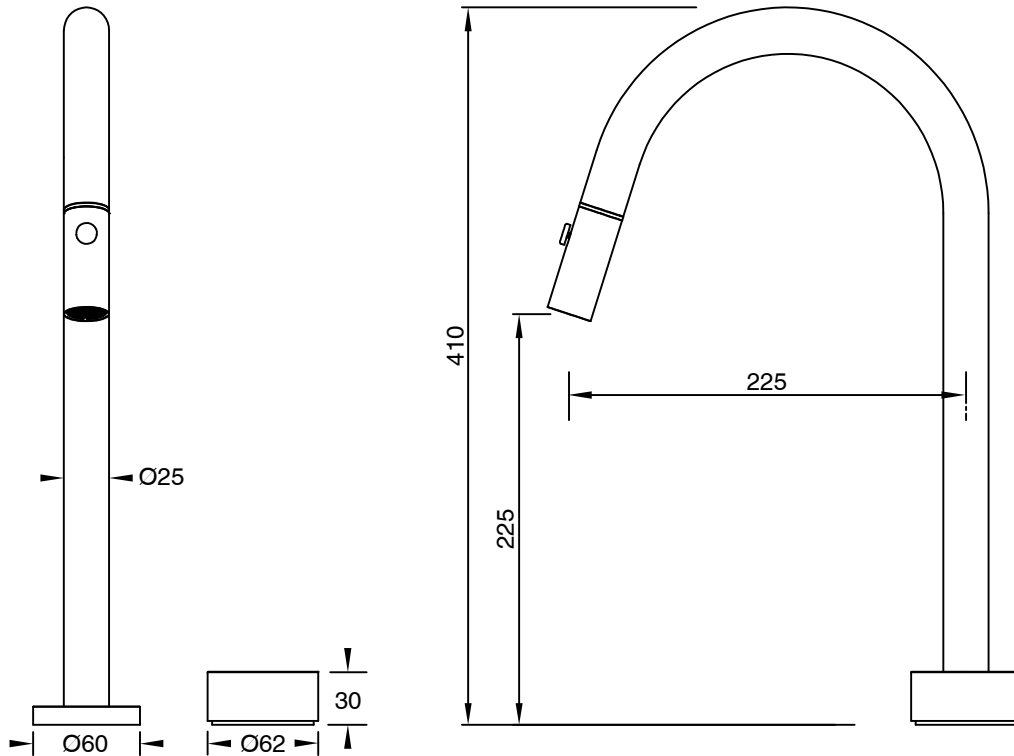

SUSSEX

Sussex Pure Progressive Sink Mixer Tap Set with Pull Out Spray PVD Brushed Bronze (4 Star)

9511137

SPECIFICATIONS	
Recommended Use	Residential;Commercial
Colour Finish	Brushed Bronze
Primary Material	DR Brass
Recommended Pressure Range	150 - 500 kPa as per AS3500
Max Continuous Working Temperature (deg C)	65
Min Continuous Working Temperature (deg C)	1
WARRANTY	
Residential Use (Years)	40
Commercial Use (Years)	10
<i>Please refer to Sussex Warranty page for full Terms and Conditions</i>	

Disclaimer: Products in this specification manual must by regulation be installed by licensed and registered trade people. The manufacturer/distributor reserves the right to vary specifications or delete models from their range without prior notification. Dimensions are nominal measurements only. Dimensions and set-outs listed are correct at time of publication however the manufacturer/distributor takes no responsibility for printing errors.