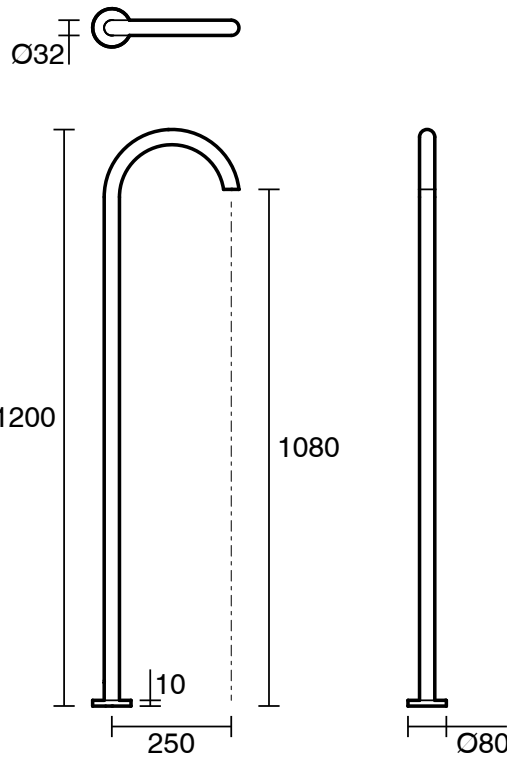

S U S S E X

Sussex Scala Floor Mounted Basin Outlet Curved LUX PVD Brushed Platinum Gold (5 Star)

2268227

SPECIFICATIONS

Recommended Use	Domestic;Hotel;Commercial
Colour Finish	Brushed Platinum Gold
Primary Material	DR Brass
Recommended Pressure Range	150 - 500 kPa as per AS3500
Max Continuous Working Temperature (deg C)	65
Min Continuous Working Temperature (deg C)	5
Hot Water Unit Suitability	Storage Tank;Continuous Flow

WARRANTY

Warranty - Domestic Use (Years)	15
Spare Parts & Labour (Years)	15

Please refer to Warranty Page for full Terms and Conditions

Dimensions are nominal measurements only.

CLEANING RECOMMENDATIONS:

We recommend the use of soapy water or approved cleaners. This product should not be cleaned with abrasive materials. Damage caused by any improper treatment is not covered by the product warranty. Refer to Warranty Conditions

Disclaimer: Products in this specification manual must by regulation be installed by licensed and registered trade people. The manufacturer/distributor reserves the right to vary specifications or delete models from their range without prior notification. Dimensions are nominal measurements only. Dimensions and set-outs listed are correct at time of publication however the manufacturer/distributor takes no responsibility for printing errors.

Published 17/03/2025

To see the complete Sussex range go to www.reece.com.au