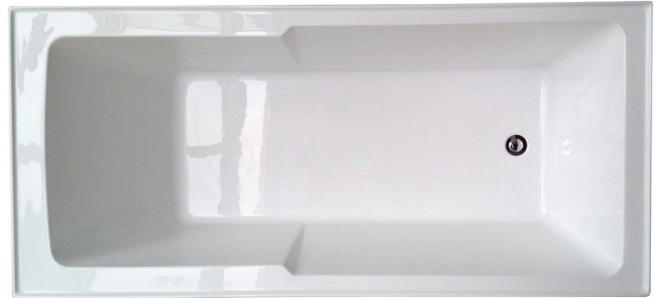

Posh Domaine Shower Bath 1700 x 780 x 410mm White

SPECIFICATIONS

Recommended Use	Domestic, Hotel & Commercial
Material	Sanitary Grade Acrylic
Colour	White
Capacity	220 Litres
Weight	24kg
Overflow	No
Plug & Waste	Suits 40mm Non-Overflow Waste
Fixing	Hob Mounted Inset Bath

WARRANTY

Warranty - Domestic Use	10 Years
Spare Parts & Labour	12 Months

Please refer to Warranty Page for full Terms and Conditions

Dimensions are nominal measurements only.

Disclaimer: Products in this specification manual must by regulation be installed by licensed and registered trade people. The manufacturer/distributor reserves the right to vary specifications or delete models from their range without prior notification. Dimensions are nominal measurements only. Dimensions and set-outs listed are correct at time of publication however the manufacturer/distributor takes no responsibility for printing errors.

Published 18/10/2024