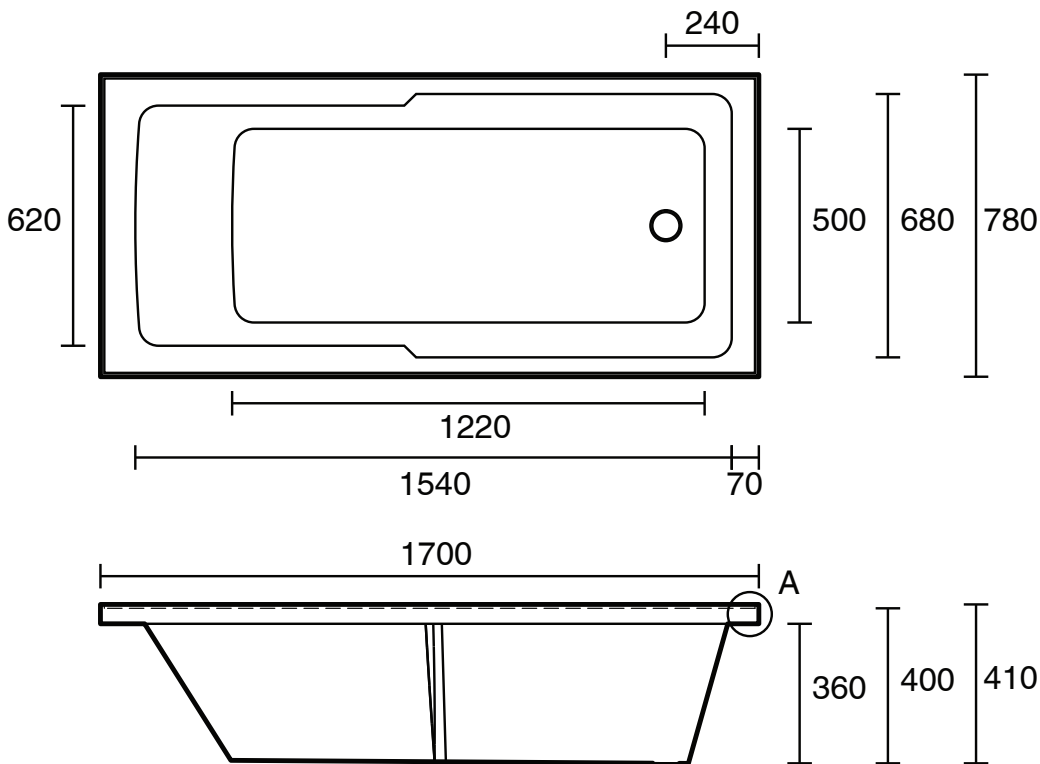

## Posh Domaine Shower Bath 1700 x 780 x 410mm White

### SPECIFICATIONS

|                 |                               |
|-----------------|-------------------------------|
| Recommended Use | Domestic, Hotel & Commercial  |
| Material        | Sanitary Grade Acrylic        |
| Colour          | White                         |
| Capacity        | 220 Litres                    |
| Weight          | 24kg                          |
| Overflow        | No                            |
| Plug & Waste    | Suits 40mm Non-Overflow Waste |
| Fixing          | Hob Mounted Inset Bath        |

Dimensions are nominal measurements only.

**Disclaimer:** Products in this specification manual must by regulation be installed by licensed and registered trade people. The manufacturer/distributor reserves the right to vary specifications or delete models from their range without prior notification. Dimensions are nominal measurements only. Dimensions and set-outs listed are correct at time of publication however the manufacturer/distributor takes no responsibility for printing errors.