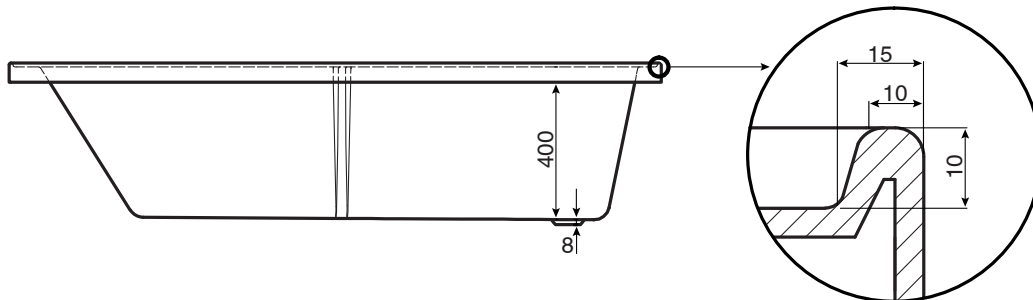

Posh Domaine Shower Bath 1700 x 780 x 400mm White

SPECIFICATIONS

Recommended Use	Domestic, Hotel & Commercial
Material	Sanitary Grade Acrylic
Colour	White
Capacity	220 Litres
Weight	24kg
Overflow	No
Plug & Waste	Suits 40mm Non-Overflow Waste
Fixing	Hob Mounted Inset Bath

WARRANTY

Warranty - Domestic Use	10 Years
Spare Parts & Labour	12 Months

Please refer to Warranty Page for full Terms and Conditions

Dimensions are nominal measurements only.

Disclaimer: Products in this specification manual must by regulation be installed by licensed and registered trade people. The manufacturer/distributor reserves the right to vary specifications or delete models from their range without prior notification. Dimensions are nominal measurements only. Dimensions and set-outs listed are correct at time of publication however the manufacturer/distributor takes no responsibility for printing errors.

Published 01/08/2019