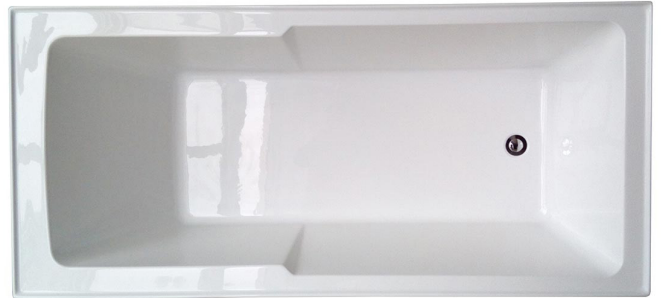

Posh Domaine Shower Bath 1700 x 780 x 400mm White

SPECIFICATIONS

Recommended Use	Domestic, Hotel & Commercial
Material	Sanitary Grade Acrylic
Colour	White
Capacity	220 Litres
Weight	24kg
Overflow	No
Plug & Waste	Suits 40mm Non-Overflow Waste
Fixing	Hob Mounted Inset Bath

WARRANTY

Warranty - Domestic Use	10 Years
Spare Parts & Labour	12 Months

Please refer to Warranty Page for full Terms and Conditions

Dimensions are nominal measurements only.

Disclaimer: Products in this specification manual must by regulation be installed by licensed and registered trade people. The manufacturer/distributor reserves the right to vary specifications or delete models from their range without prior notification. Dimensions are nominal measurements only. Dimensions and set-outs listed are correct at time of publication however the manufacturer/distributor takes no responsibility for printing errors.

Published 01/08/2019