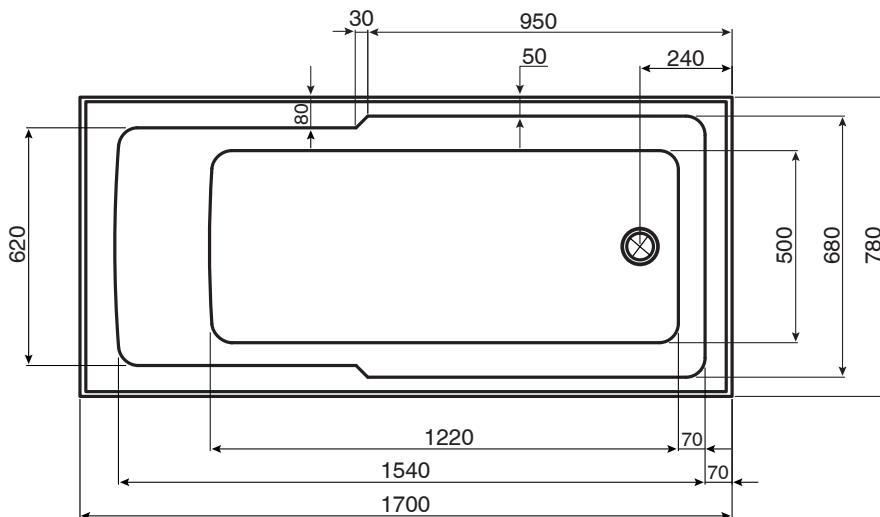

Posh Domaine Shower Bath 1700 x 780 x 400mm White

SPECIFICATIONS

Recommended Use	Domestic, Hotel & Commercial
Material	Sanitary Grade Acrylic
Colour	White
Capacity	220 Litres
Weight	24kg
Overflow	No
Plug & Waste	Suits 40mm Non-Overflow Waste
Fixing	Hob Mounted Inset Bath

WARRANTY

Warranty - Domestic Use	10 Years
Spare Parts & Labour	12 Months

Please refer to Warranty Page for full Terms and Conditions

Dimensions are nominal measurements only.

Disclaimer: Products in this specification manual must by regulation be installed by licensed and registered trade people. The manufacturer/distributor reserves the right to vary specifications or delete models from their range without prior notification. Dimensions are nominal measurements only. Dimensions and set-outs listed are correct at time of publication however the manufacturer/distributor takes no responsibility for printing errors.

Published 01/08/2019