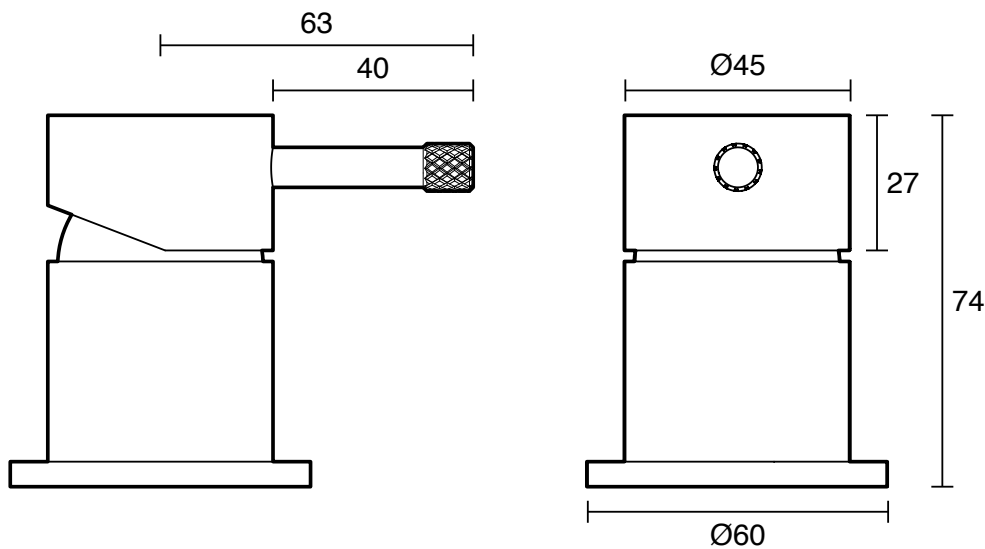

SUSSEX

Sussex Scala Nova Top Mount Hob Mixer PVD Brushed Bronze Lead Free

43579

SPECIFICATIONS	
Recommended Use	Residential;Commercial
Colour Finish	Brushed Bronze
Primary Material	Lead Free Brass
Recommended Pressure Range	150 - 500 kPa as per AS3500
Max Continuous Working Temperature (deg C)	65
Min Continuous Working Temperature (deg C)	1
WARRANTY	
Residential Use (Years)	40
Commercial Use (Years)	10
<i>Please refer to Sussex Warranty page for full Terms and Conditions</i>	