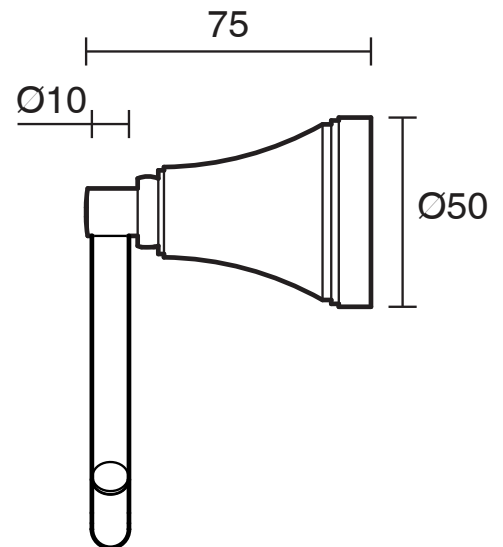

KADO

Kado Era Toilet Roll Holder Matte Black

2263727

SPECIFICATIONS

Recommended Use	Domestic, Hotel & Commercial
Colour	Matte Black
Material	Zinc/Steel

WARRANTY

Replacement Only - Domestic Use	10 Years
Parts Replacement Only	12 Months

Please refer to Warranty Page for full Terms and Conditions

Dimensions are nominal measurements only.

CLEANING RECOMMENDATIONS:

We recommend the use of soapy water or approved cleaners. This product should not be cleaned with abrasive materials. Damage caused by any improper treatment is not covered by the product warranty. Refer to Warranty Conditions

Disclaimer: Products in this specification manual must by regulation be installed by licensed and registered trade people. The manufacturer/distributor reserves the right to vary specifications or delete models from their range without prior notification. Dimensions are nominal measurements only. Dimensions and set-outs listed are correct at time of publication however the manufacturer/distributor takes no responsibility for printing errors.

Published 12/10/2023

To see the complete Kado range go to www.reece.com.au