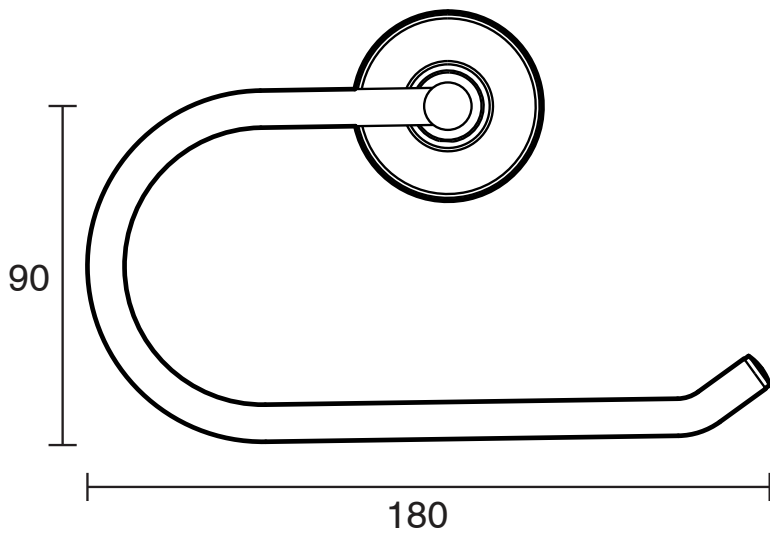

KADO

Kado Era Toilet Roll Holder Matte Black

2263727

SPECIFICATIONS

Recommended Use	Domestic, Hotel & Commercial
Colour	Matte Black
Material	Zinc/Steel

WARRANTY

Replacement Only - Domestic Use	10 Years
Parts Replacement Only	12 Months

Please refer to Warranty Page for full Terms and Conditions

Dimensions are nominal measurements only.

CLEANING RECOMMENDATIONS:

We recommend the use of soapy water or approved cleaners. This product should not be cleaned with abrasive materials. Damage caused by any improper treatment is not covered by the product warranty. Refer to Warranty Conditions

Disclaimer: Products in this specification manual must by regulation be installed by licensed and registered trade people. The manufacturer/distributor reserves the right to vary specifications or delete models from their range without prior notification. Dimensions are nominal measurements only. Dimensions and set-outs listed are correct at time of publication however the manufacturer/distributor takes no responsibility for printing errors.

Published 12/10/2023

To see the complete Kado range go to www.reece.com.au