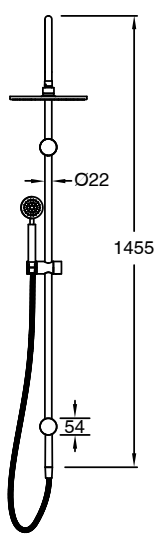

Dimensions are nominal measurements only.

CLEANING RECOMMENDATIONS:

We recommend the use of soapy water or approved cleaners. This product should not be cleaned with abrasive materials. Damage caused by any improper treatment is not covered by the product warranty. Refer to Warranty Conditions

Disclaimer: Products in this specification manual must by regulation be installed by licensed and registered trade people. The manufacturer/distributor reserves the right to vary specifications or delete models from their range without prior notification. Dimensions are nominal measurements only. Dimensions and set-outs listed are correct at time of publication however the manufacturer/distributor takes no responsibility for printing errors.

Published 21/03/2025

To see the complete Milli range go to www.reece.com.au