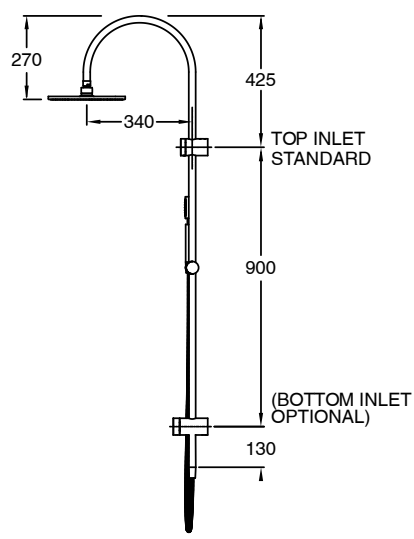

Milli Mood Edit Twin Rail Shower 250mm Curved with Top or Bottom Rail Water Inlet PVD Brushed Bronze (3 Star)
9511163

SPECIFICATIONS

Recommended Use	Domestic;Hotel;Commercial
Colour Finish	Brushed Bronze
Primary Material	DR Brass
Recommended Pressure Range	150 - 500 kPa as per AS3500
Max Continuous Working Temperature (deg C)	65
Min Continuous Working Temperature (deg C)	5
Hot Water Unit Suitability	Storage Tank;Continuous Flow

WARRANTY

Warranty - Domestic Use (Years)	15
Spare Parts & Labour (Years)	1

Please refer to Warranty Page for full Terms and Conditions

Dimensions are nominal measurements only.

CLEANING RECOMMENDATIONS:

We recommend the use of soapy water or approved cleaners. This product should not be cleaned with abrasive materials. Damage caused by any improper treatment is not covered by the product warranty. Refer to Warranty Conditions

Disclaimer: Products in this specification manual must by regulation be installed by licensed and registered trade people. The manufacturer/distributor reserves the right to vary specifications or delete models from their range without prior notification. Dimensions are nominal measurements only. Dimensions and set-outs listed are correct at time of publication however the manufacturer/distributor takes no responsibility for printing errors.

Published 21/03/2025

To see the complete Milli range go to www.reece.com.au