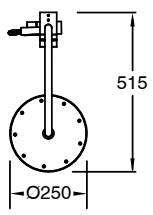

Dimensions are nominal measurements only.

CLEANING RECOMMENDATIONS:

We recommend the use of soapy water or approved cleaners. This product should not be cleaned with abrasive materials. Damage caused by any improper treatment is not covered by the product warranty. Refer to Warranty Conditions

Disclaimer: Products in this specification manual must by regulation be installed by licensed and registered trade people. The manufacturer/distributor reserves the right to vary specifications or delete models from their range without prior notification. Dimensions are nominal measurements only. Dimensions and set-outs listed are correct at time of publication however the manufacturer/distributor takes no responsibility for printing errors.

Published 21/03/2025

To see the complete Milli range go to www.reece.com.au