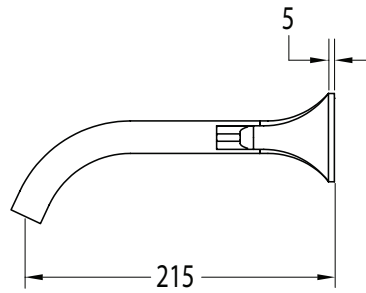

Milli Oria Wall Bath Set 215mm Chrome  
2265606

SPECIFICATIONS	
Recommended Use	Domestic, Hotel & Commercial
Colour	Chrome
Finish	Polished
Material	Brass
Recommended Pressure Range	250-500kPa
Maximum Continuous Working Temperature	65 deg C
Suitable for Storage Tank Hot Water	Yes
Suitable for Continuous Flow Hot Water	Yes
Suitable for Gravity Feed Hot Water	No
WARRANTY	
Warranty - Domestic Use	15 Years
Spare Parts & Labour	12 Months
<i>Please refer to Warranty Page for full Terms and Conditions</i>	

**Disclaimer:** Products in this specification manual must by regulation be installed by licensed and registered trade people. The manufacturer/distributor reserves the right to vary specifications or delete models from their range without prior notification. Dimensions are nominal measurements only. Dimensions and set-outs listed are correct at time of publication however the manufacturer/distributor takes no responsibility for printing errors.