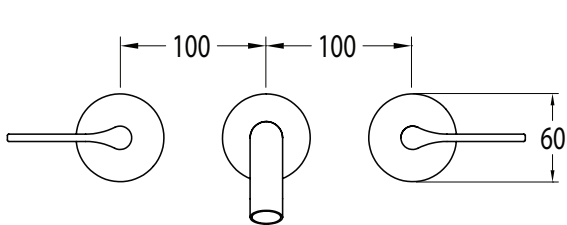

Milli Oria Wall Bath Set 215mm Chrome  
2265606

SPECIFICATIONS	
Recommended Use	Domestic, Hotel & Commercial
Colour	Chrome
Finish	Polished
Material	Brass
Recommended Pressure Range	250-500kPa
Maximum Continuous Working Temperature	65 deg C
Suitable for Storage Tank Hot Water	Yes
Suitable for Continuous Flow Hot Water	Yes
Suitable for Gravity Feed Hot Water	No
WARRANTY	
Warranty - Domestic Use	15 Years
Spare Parts & Labour	12 Months
<i>Please refer to Warranty Page for full Terms and Conditions</i>	