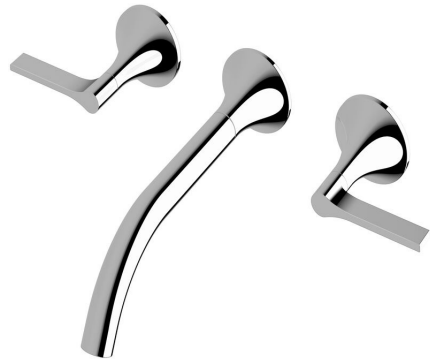

Milli Oria Wall Bath Set 215mm Chrome  
2265606

SPECIFICATIONS	
Recommended Use	Domestic, Hotel & Commercial
Colour	Chrome
Finish	Polished
Material	Brass
Recommended Pressure Range	250-500kPa
Maximum Continuous Working Temperature	65 deg C
Suitable for Storage Tank Hot Water	Yes
Suitable for Continuous Flow Hot Water	Yes
Suitable for Gravity Feed Hot Water	No
WARRANTY	
Warranty - Domestic Use	15 Years
Spare Parts & Labour	12 Months
<i>Please refer to Warranty Page for full Terms and Conditions</i>	