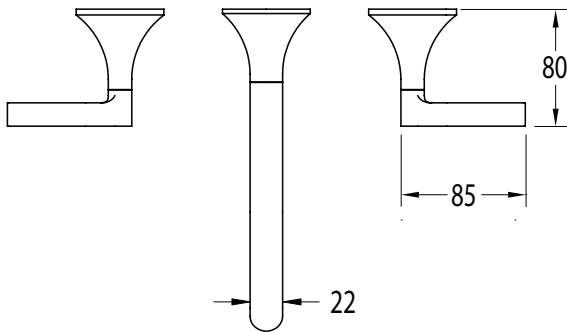

Milli Oria Wall Bath Set 215mm Chrome  
2265606

SPECIFICATIONS	
Recommended Use	Domestic, Hotel & Commercial
Colour	Chrome
Finish	Polished
Material	Brass
Recommended Pressure Range	250-500kPa
Maximum Continuous Working Temperature	65 deg C
Suitable for Storage Tank Hot Water	Yes
Suitable for Continuous Flow Hot Water	Yes
Suitable for Gravity Feed Hot Water	No
WARRANTY	
Warranty - Domestic Use	15 Years
Spare Parts & Labour	12 Months
<i>Please refer to Warranty Page for full Terms and Conditions</i>	