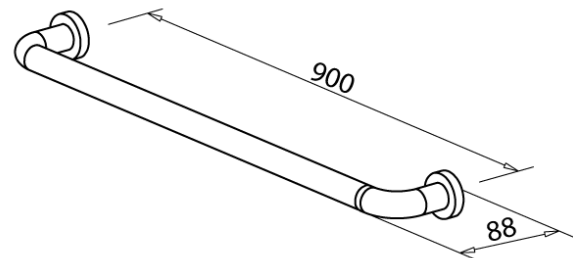

Mobi 32 x 900mm Grab Rail Satin Stainless Steel

9501868

SPECIFICATIONS

Recommended Use	Domestic;Hotel;Commercial
Material	Stainless Steel 304
Colour	Satin Stainless Steel
Mounting	Wall

WARRANTY

Warranty - Domestic Use (Years)	7
Spare Parts & Labour (Years)	1

Please refer to Warranty Page for full Terms and Conditions

Dimensions are nominal measurements only.

CLEANING RECOMMENDATIONS:

We recommend the use of soapy water or approved cleaners. This product should not be cleaned with abrasive materials. Damage caused by any improper treatment is not covered by the product warranty. Refer to Warranty Conditions

Disclaimer: Products in this specification manual must by regulation be installed by licensed and registered trade people. The manufacturer/distributor reserves the right to vary specifications or delete models from their range without prior notification. Dimensions are nominal measurements only. Dimensions and set-outs listed are correct at time of publication however the manufacturer/distributor takes no responsibility for printing errors.

Published 25/03/2025

To see the complete Mobi range go to www.reece.com.au