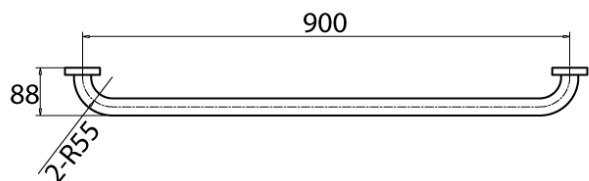

Mobi 32 x 900mm Grab Rail Satin Stainless Steel

9501868

SPECIFICATIONS

Recommended Use	Domestic;Hotel;Commercial
Material	Stainless Steel 304
Colour	Satin Stainless Steel
Mounting	Wall

WARRANTY

Warranty - Domestic Use (Years)	7
Spare Parts & Labour (Years)	1

Please refer to Warranty Page for full Terms and Conditions

Dimensions are nominal measurements only.

CLEANING RECOMMENDATIONS:

We recommend the use of soapy water or approved cleaners. This product should not be cleaned with abrasive materials. Damage caused by any improper treatment is not covered by the product warranty. Refer to Warranty Conditions

Disclaimer: Products in this specification manual must by regulation be installed by licensed and registered trade people. The manufacturer/distributor reserves the right to vary specifications or delete models from their range without prior notification. Dimensions are nominal measurements only. Dimensions and set-outs listed are correct at time of publication however the manufacturer/distributor takes no responsibility for printing errors.

Published 25/03/2025

To see the complete Mobi range go to www.reece.com.au