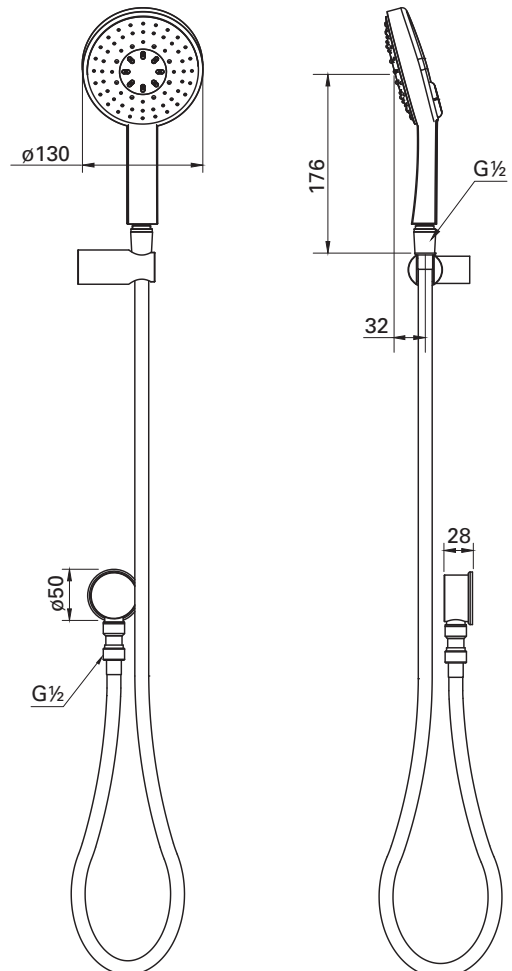

POWER & SOUL COSMOPOLITAN
130MM 4 FUNCTION HAND SHOWER
MODEL #124571

Pure Freude
an Wasser

Product Specifications

Product Description:
4 Function Hand Shower with Wall Bracket and Elbow

Standard Specification:

GROHE EcoJoy® 9 Litres p/min
GROHE DreamSpray® 4+ sprays
GROHE Rain O², Rain, Bokoma Spray® & Jet

GROHE StarLight® chrome finish
SpeedClean anti-lime system
Inner WaterGuide for a longer life
Universal mounting system, fitting all standard shower hoses
Twistfree to prevent hose from twisting
Suitable for instantaneous heater
Min recommended pressure 100Kpa
Dual check valve for backflow prevention

POWER & SOUL COSMOPOLITAN 130
4 FUNCTION HAND SHOWER
MODEL #124571

Pure Freude
an Wasser

Spare Parts

Pos.-nr.	Product Description	Order-nr.	Units per package
1	Dirt strainer	0700200M	1
2	Handset	27664000	1
3	Hose 1750mm	28388000	1
4	Wall Bracket	27055000	1
5	Check valve	1416500M	1