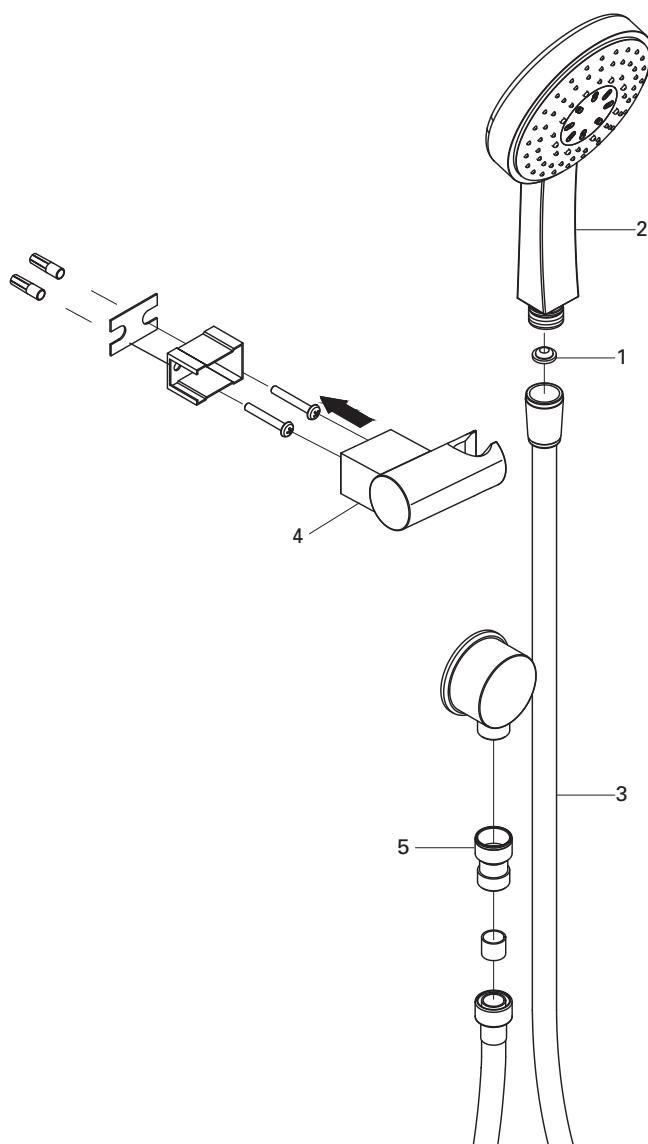

POWER & SOUL COSMOPOLITAN 130
4 FUNCTION HAND SHOWER
MODEL #124571

Pure Freude
an Wasser

Spare Parts

Pos.-nr.	Product Description	Order-nr.	Units per package
1	Dirt strainer	0700200M	1
2	Handset	27664000	1
3	Hose 1750mm	28388000	1
4	Wall Bracket	27055000	1
5	Check valve	1416500M	1