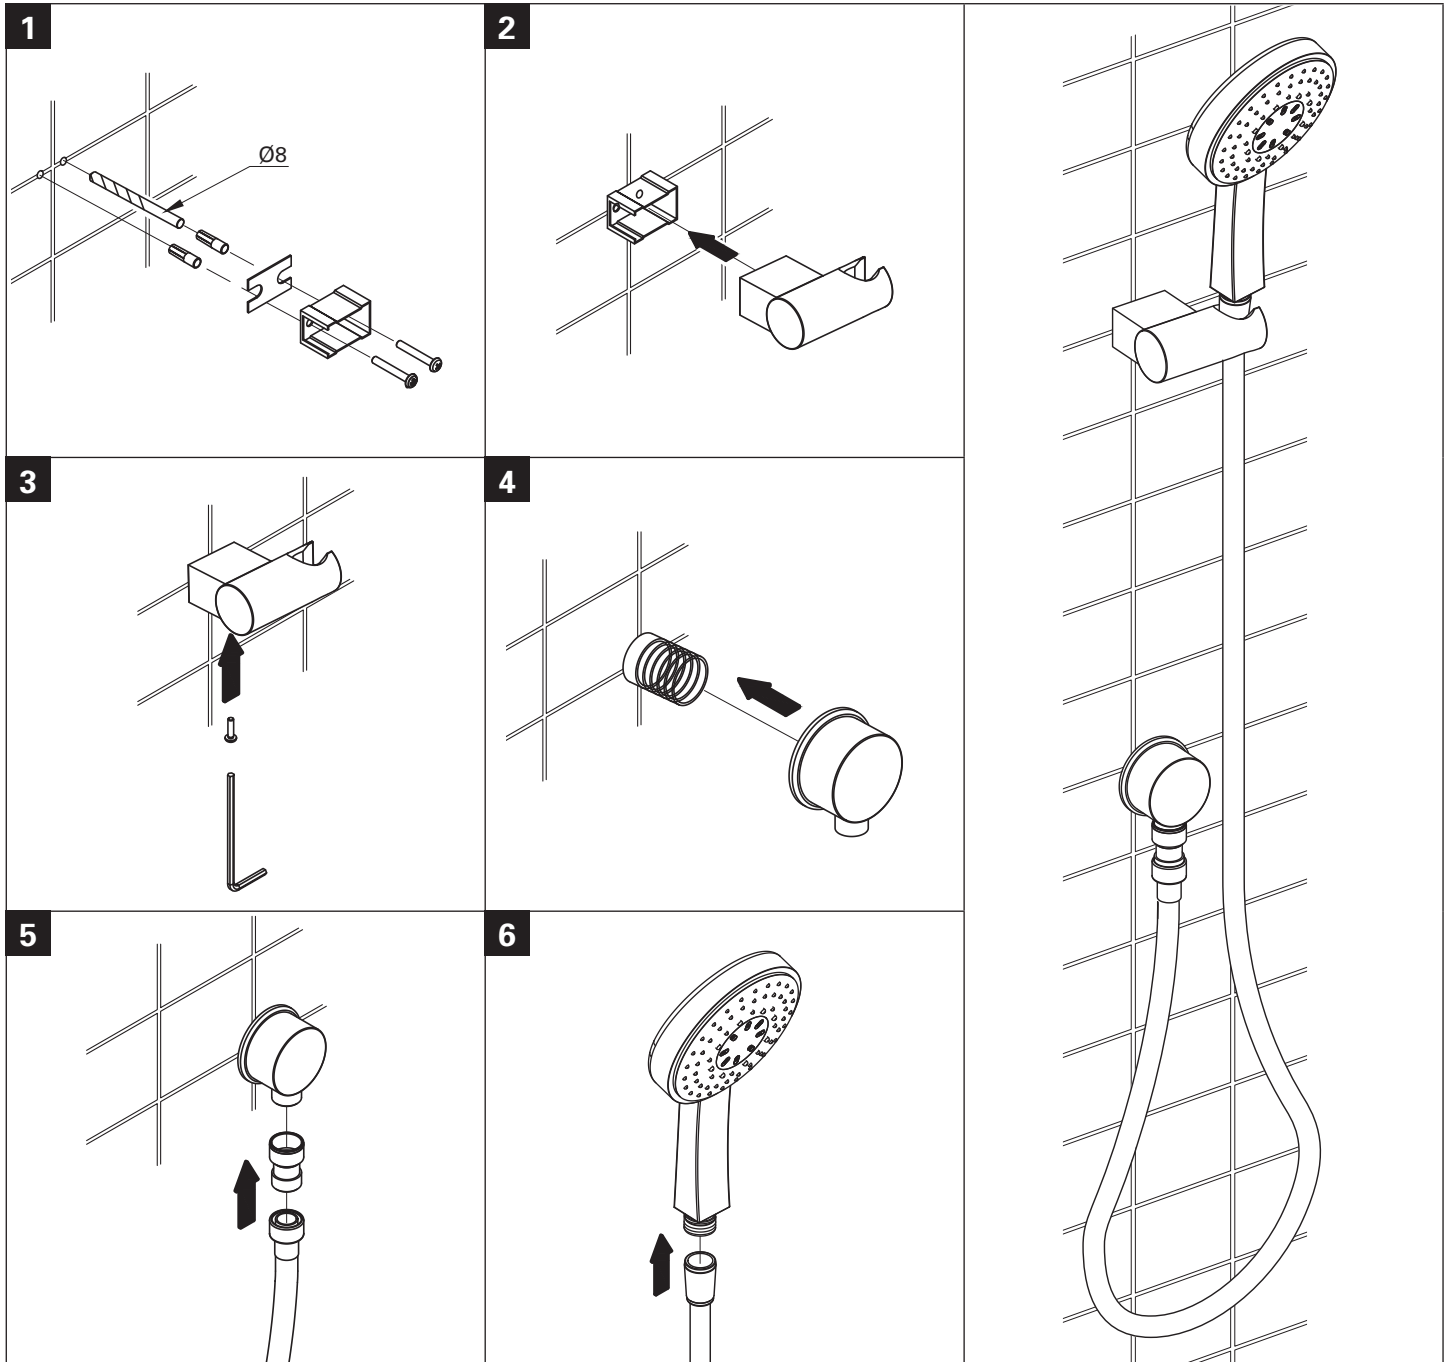

Installation instructions

Installation Instructions

This shower is suitable for use with high pressure water applications. Using this product in conjunction with gravity-fed water heaters, low and unequal pressure supply systems, tempering valves & thermostatic mixing valves may result in unsatisfactory performance.

Suitable for High Pressure applications 150kPa – 500kPa

Care must be taken by the installing tradesperson to ensure connecting threads do not damage the flow controller when installing this product.

The installation tradesperson must ensure they install this product in accordance with AS/NZS 3500 and all other relating AS/NZS regulations that apply to the installation of this product.

Maximum static pressure of 500kPa.

For applications where 500kPa static pressure is exceeded, a suitably certified pressure limiting valve must be installed to prevent high pressure damaging this product.