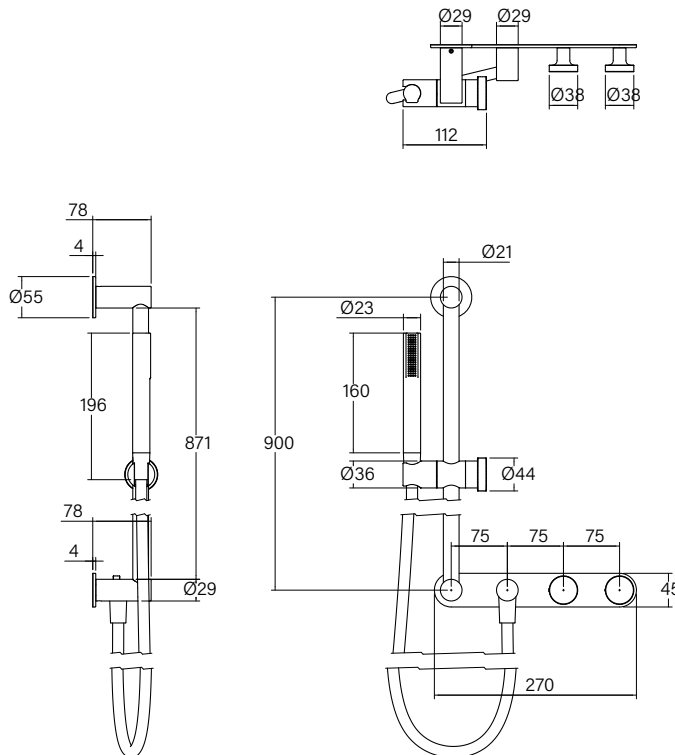

**Faucet Strommen Vara Disc Wall Set with Single Rail Shower Tap System Trimset Matte Black  
(3 Star) Lead Free  
40402**

SPECIFICATIONS	
Recommended Use	Domestic; Commercial; Hotel
Colour Finish	Matte Black
Primary Material	DR Brass
Recommended Pressure Range	300 - 500 kPa
Max Continuous Working Temperature (deg C)	65
Min Continuous Working Temperature (deg C)	5
Hot Water Unit Suitability	Storage Tank, Continuous Flow
WARRANTY	
Warranty - Domestic Use (Years)	40
Spare Parts & Labour (Years)	10
<i>Please refer to Warranty Page for full Terms and Conditions</i>	

**Disclaimer:** Products in this specification manual must by regulation be installed by licensed and registered trade people. The manufacturer/distributor reserves the right to vary specifications or delete models from their range without prior notification. Dimensions are nominal measurements only. Dimensions and set-outs listed are correct at time of publication however the manufacturer/distributor takes no responsibility for printing errors.