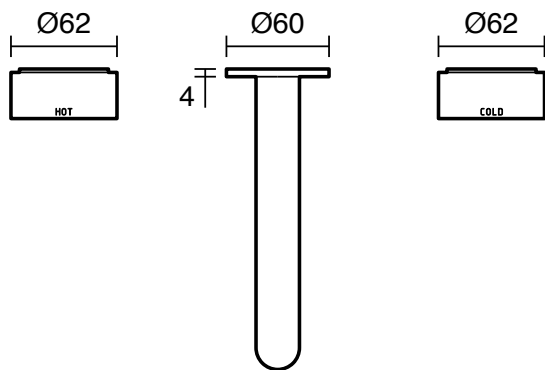

SUSSEX

Sussex Pure Elemental Bath Set 160mm PVD Brushed Gunmetal

43739

SPECIFICATIONS

Recommended Use	Residential;Commercial
Colour Finish	Brushed Gunmetal
Primary Material	Brass
Recommended Pressure Range	150 - 500 kPa as per AS3500
Max Continuous Working Temperature (deg C)	65
Min Continuous Working Temperature (deg C)	1

WARRANTY

Residential Use (Years)	40
Commercial Use (Years)	10

Please refer to Sussex Warranty page for full Terms and Conditions

Dimensions are nominal measurements only.

CLEANING RECOMMENDATIONS:

We recommend the use of soapy water or approved cleaners. This product should not be cleaned with abrasive materials. Damage caused by any improper treatment is not covered by the product warranty. Refer to Warranty Conditions

Disclaimer: Products in this specification manual must by regulation be installed by licensed and registered trade people. The manufacturer/distributor reserves the right to vary specifications or delete models from their range without prior notification. Dimensions are nominal measurements only. Dimensions and set-outs listed are correct at time of publication however the manufacturer/distributor takes no responsibility for printing errors.

Published 01/04/2026

To see the complete Sussex range go to www.reece.com.au