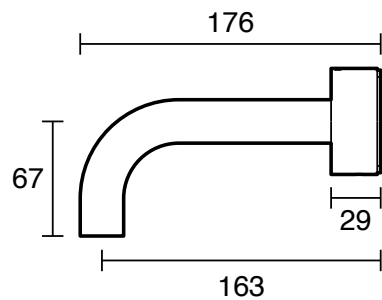

SUSSEX

Sussex Pure Elemental Bath Set 160mm PVD Brushed Gunmetal

43739

SPECIFICATIONS

Recommended Use	Residential;Commercial
Colour Finish	Brushed Gunmetal
Primary Material	Brass
Recommended Pressure Range	150 - 500 kPa as per AS3500
Max Continuous Working Temperature (deg C)	65
Min Continuous Working Temperature (deg C)	1

WARRANTY

Residential Use (Years)	40
Commercial Use (Years)	10

Please refer to Sussex Warranty page for full Terms and Conditions

Dimensions are nominal measurements only.

CLEANING RECOMMENDATIONS:

We recommend the use of soapy water or approved cleaners. This product should not be cleaned with abrasive materials. Damage caused by any improper treatment is not covered by the product warranty. Refer to Warranty Conditions

Disclaimer: Products in this specification manual must by regulation be installed by licensed and registered trade people. The manufacturer/distributor reserves the right to vary specifications or delete models from their range without prior notification. Dimensions are nominal measurements only. Dimensions and set-outs listed are correct at time of publication however the manufacturer/distributor takes no responsibility for printing errors.

Published 01/04/2026

To see the complete Sussex range go to www.reece.com.au