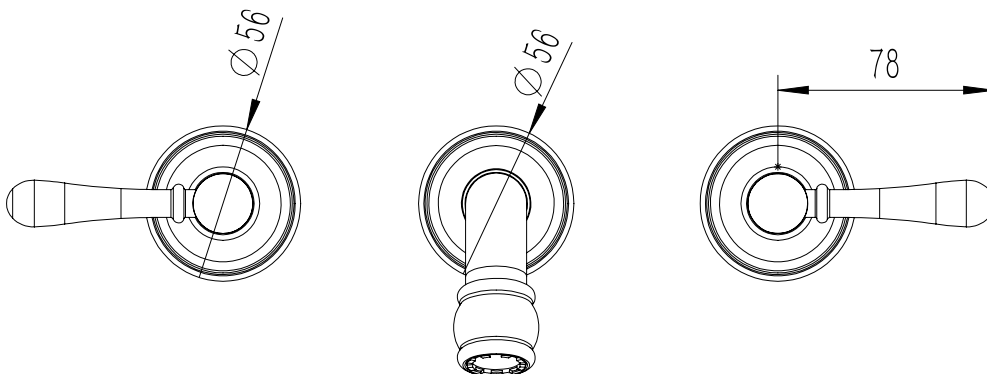

Milli Voir Wall Basin Set Lever Handle 220mm Brushed Gunmetal (5 Star)

2265523

SPECIFICATIONS

Recommended Use	Domestic, hotel and commercial
Colour	Gunmetal
Material	DR Brass
Recommended Pressure Range	150 - 500 kPa
Max Continuous Working Pressure	500 kPa
Max Continuous Working Temperature	80 deg C
Suitable for Storage Tank Hot Water	Yes
Suitable for Continuous Flow Hot Water	Yes
Suitable for Gravity Feed Hot Water	No

WARRANTY

Warranty - Domestic Use	15 Years
Spare Parts & Labour	12 Months

Please refer to Warranty Page for full Terms and Conditions

Dimensions are nominal measurements only.

CLEANING RECOMMENDATIONS:

We recommend the use of soapy water or approved cleaners. This product should not be cleaned with abrasive materials. Damage caused by any improper treatment is not covered by the product warranty. Refer to Warranty Conditions

Disclaimer: Products in this specification manual must by regulation be installed by licensed and registered trade people. The manufacturer/distributor reserves the right to vary specifications or delete models from their range without prior notification. Dimensions are nominal measurements only. Dimensions and set-outs listed are correct at time of publication however the manufacturer/distributor takes no responsibility for printing errors.

Published 01/06/2020

To see the complete Milli range go to www.reece.com.au