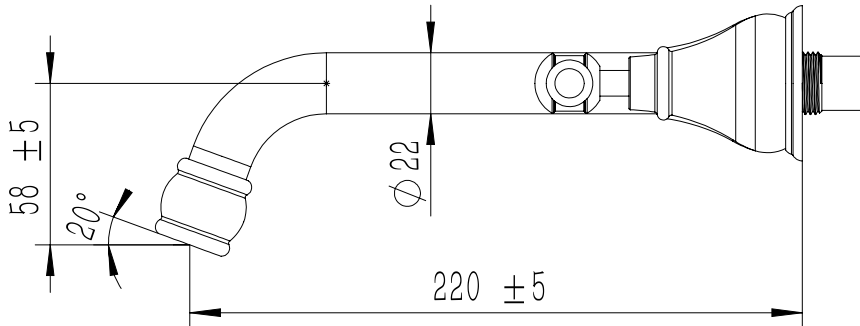

Milli Voir Wall Basin Set Lever Handle 220mm Brushed Gunmetal (5 Star)

2265523

SPECIFICATIONS

Recommended Use	Domestic, hotel and commercial
Colour	Gunmetal
Material	DR Brass
Recommended Pressure Range	150 - 500 kPa
Max Continuous Working Pressure	500 kPa
Max Continuous Working Temperature	80 deg C
Suitable for Storage Tank Hot Water	Yes
Suitable for Continuous Flow Hot Water	Yes
Suitable for Gravity Feed Hot Water	No

WARRANTY

Warranty - Domestic Use	15 Years
Spare Parts & Labour	12 Months

Please refer to Warranty Page for full Terms and Conditions

Dimensions are nominal measurements only.

CLEANING RECOMMENDATIONS:

We recommend the use of soapy water or approved cleaners. This product should not be cleaned with abrasive materials. Damage caused by any improper treatment is not covered by the product warranty. Refer to Warranty Conditions

Disclaimer: Products in this specification manual must by regulation be installed by licensed and registered trade people. The manufacturer/distributor reserves the right to vary specifications or delete models from their range without prior notification. Dimensions are nominal measurements only. Dimensions and set-outs listed are correct at time of publication however the manufacturer/distributor takes no responsibility for printing errors.

Published 01/06/2020

To see the complete Milli range go to www.reece.com.au