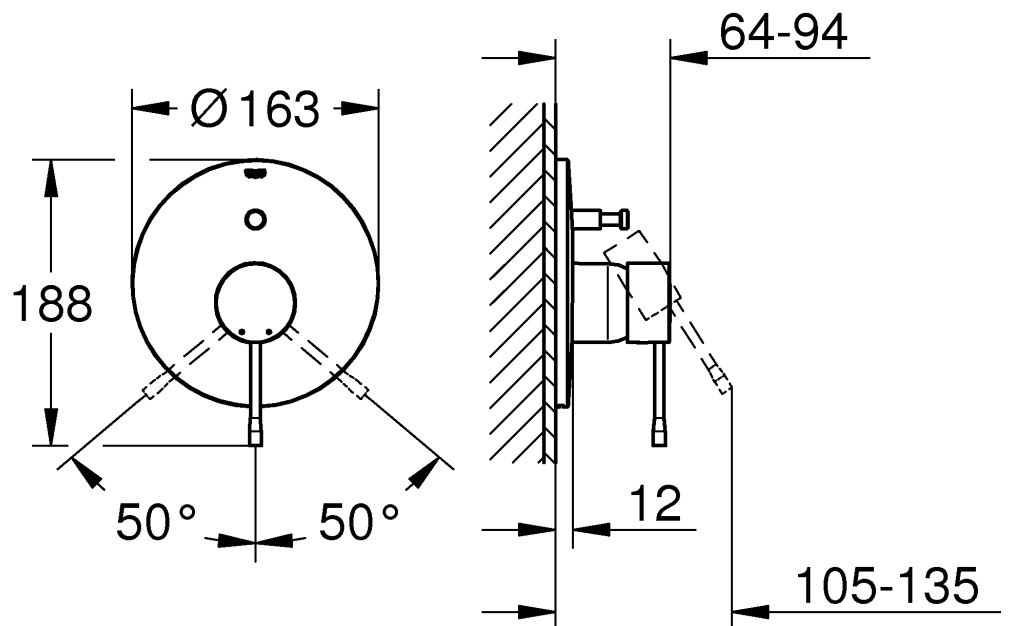

ESSENCE NEW
SINGLE LEVER DIVERTER MIXER TRIMSET
MODEL #19285EN1

Pure Freude
an Wasser

Product Specifications

Product Description:

Essence New

Single-lever shower/bath with diverter trimset
For final installation with 33 961 000
without concealed body
metal lever

GROHE StarLight brushed nickel finish
escutcheon and shaft sealing
metal escutcheon
covered fixing
min. recommended pressure 100 kPa