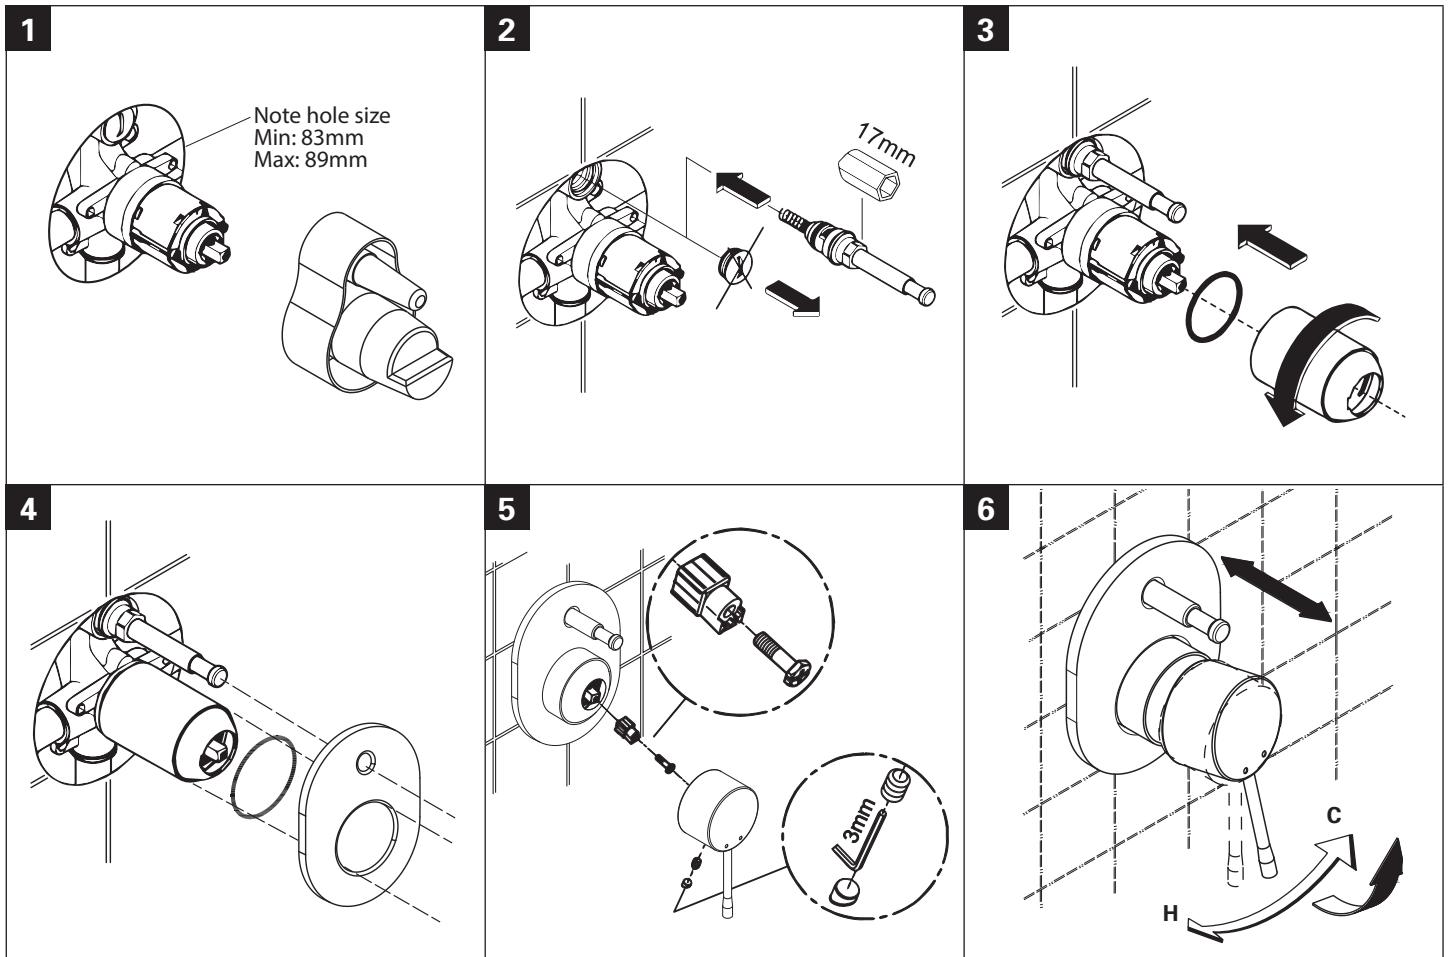

ESSENCE NEW
SINGLE LEVER DIVERTER MIXER TRIMSET
MODEL #19285EN1

Pure Freude
an Wasser

Product Specifications

Product Description:

Essence New

Single-lever shower/bath with diverter trimset
For final installation with 33 961 000
without concealed body
metal lever

GROHE StarLight brushed nickel finish
escutcheon and shaft sealing
metal escutcheon
covered fixing
min. recommended pressure 100 kPa

Installation instructions

Installation Instructions

Flush piping system prior and after installation of fitting thoroughly!