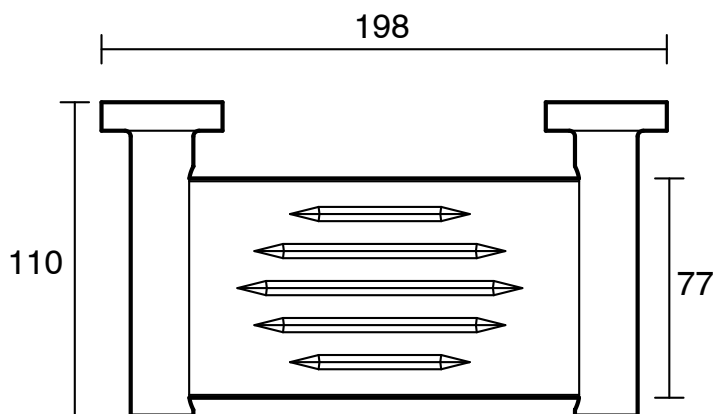

S U S S E X

Sussex Scala Soap Dish LUX PVD Brushed Platinum Gold

2268345

SPECIFICATIONS	
Recommended Use	Domestic;Hotel;Commercial
Colour Finish	Brushed Platinum Gold
Primary Material	Brass
WARRANTY	
Replacement Only - Domestic Use (Years)	15
Parts Replacement Only (Years)	15
<i>Please refer to Warranty Page for full Terms and Conditions</i>	