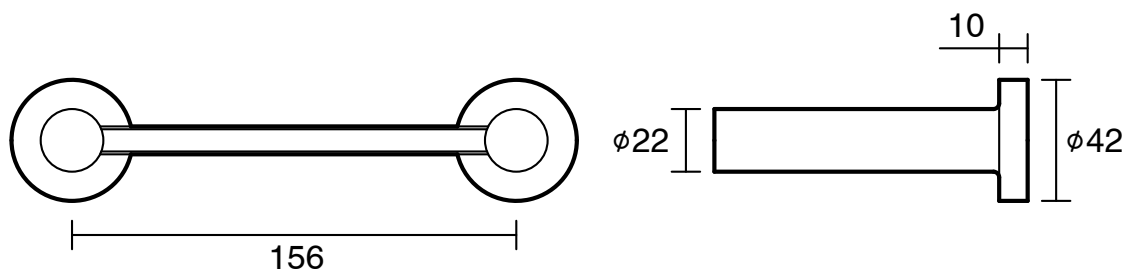

S U S S E X

Sussex Scala Soap Dish LUX PVD Brushed Platinum Gold

2268345

SPECIFICATIONS	
Recommended Use	Domestic;Hotel;Commercial
Colour Finish	Brushed Platinum Gold
Primary Material	Brass
WARRANTY	
Replacement Only - Domestic Use (Years)	15
Parts Replacement Only (Years)	15
<i>Please refer to Warranty Page for full Terms and Conditions</i>	