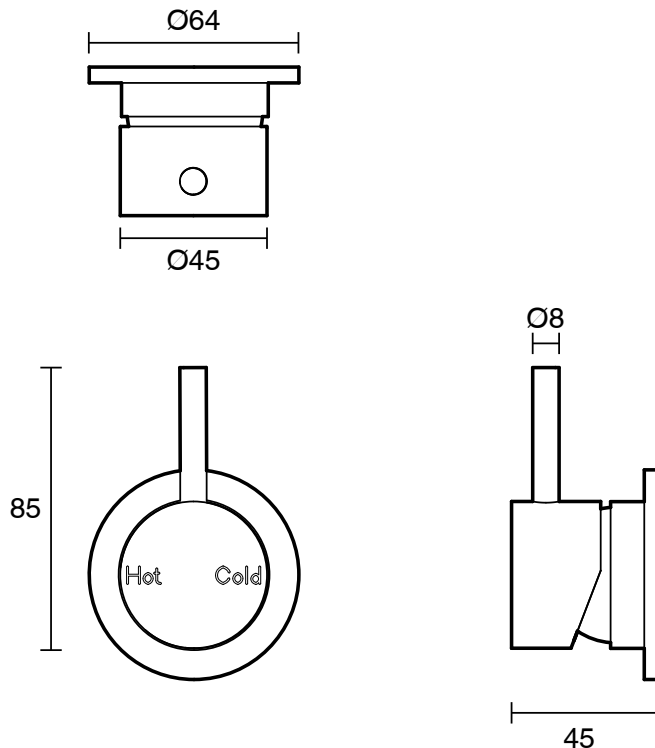

S U S S E X

Sussex Scala Shower / Bath Mixer Tap Brushed Nickel

2263258

SPECIFICATIONS	
Recommended Use	Domestic;Hotel;Commercial
Colour Finish	Brushed Nickel
Primary Material	Brass
Recommended Pressure Range	150 - 500 kPa as per AS3500
Max Continuous Working Temperature (deg C)	65
Min Continuous Working Temperature (deg C)	5
Hot Water Unit Suitability	Storage Tank;Continuous Flow
WARRANTY	
Warranty - Domestic Use (Years)	15
Spare Parts & Labour (Years)	15
<i>Please refer to Warranty Page for full Terms and Conditions</i>	

Disclaimer: Products in this specification manual must by regulation be installed by licensed and registered trade people. The manufacturer/distributor reserves the right to vary specifications or delete models from their range without prior notification. Dimensions are nominal measurements only. Dimensions and set-outs listed are correct at time of publication however the manufacturer/distributor takes no responsibility for printing errors.