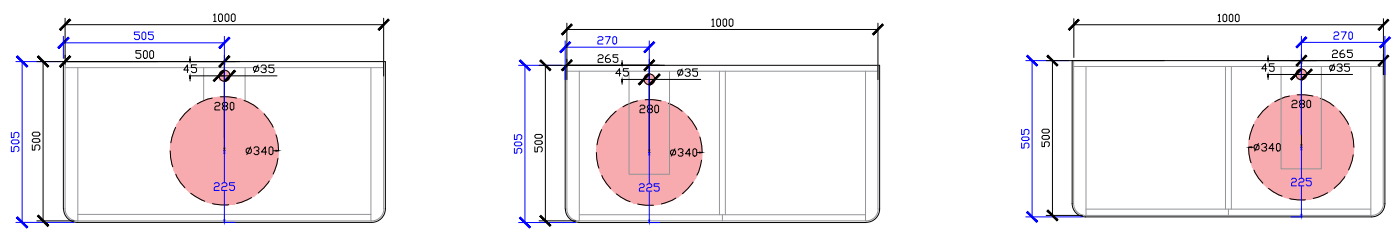

1000W: CENTRAL | OFFSET LEFT & RIGHT