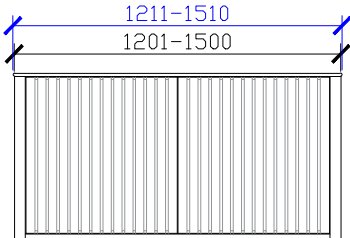

Cloud I Semi Inset Wall Hung Vanity Unit

CUSTOM DEPTH

1201-1500mm