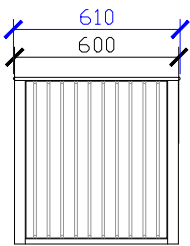

Cloud I Semi Inset Wall Hung Vanity Unit

STANDARD SIZES

600mm