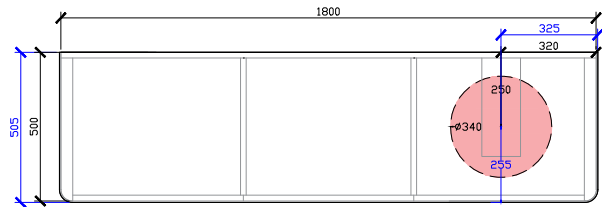

## Cloud I Semi Inset Wall Hung Vanity Unit

ROCA INSPIRA SOFT SQUARE SEMI-INSET & ROCA INSPIRA ROUND SEMI-INSET  
340DIA CORIAN CUTOUT

**1800W: CENTRAL & DOUBLE BASIN | OFFSET LEFT & RIGHT**

\*CORIAN TOP EXTENDS 5MM ON LEFT, RIGHT AND FRONT FOR BULLNOSE EDGE DETAIL