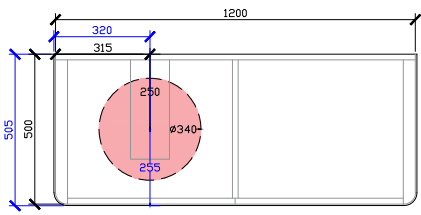

1200W: CENTRAL | OFFSET LEFT & RIGHT