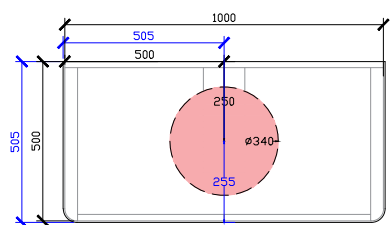

1000W: CENTRAL | OFFSET LEFT & RIGHT