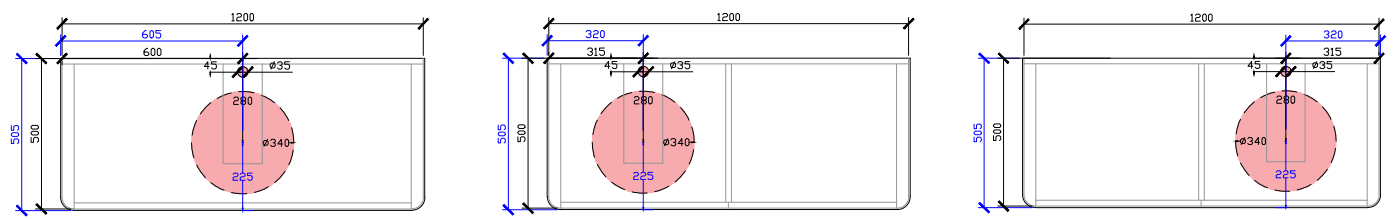

1200W: CENTRAL | OFFSET LEFT & RIGHT