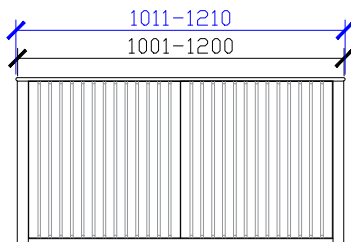

1001-1200mm