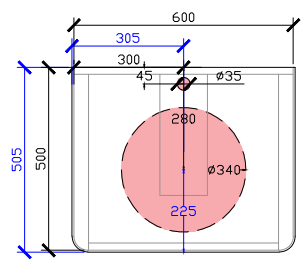

Cloud I Semi Inset Wall Hung Vanity Unit

ROCA INSPIRA SOFT SQUARE SEMI-INSET & ROCA INSPIRA ROUND SEMI-INSET
340DIA CORIAN CUTOUT + TAPHOLE 35DIA

600W: CENTRAL ONLY