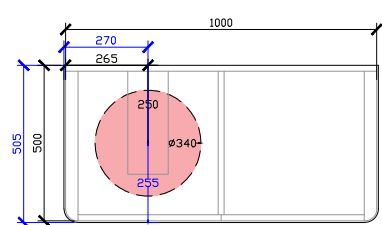

1000W: CENTRAL | OFFSET LEFT & RIGHT