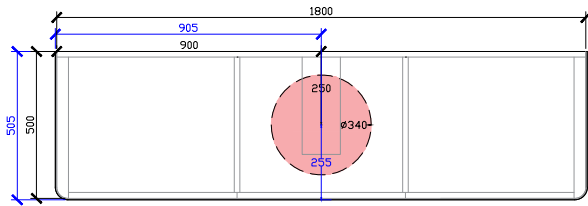

Cloud I Semi Inset Wall Hung Vanity Unit

ROCA INSPIRA SOFT SQUARE SEMI-INSET & ROCA INSPIRA ROUND SEMI-INSET
340DIA CORIAN CUTOUT

1800W: CENTRAL & DOUBLE BASIN | OFFSET LEFT & RIGHT

*CORIAN TOP EXTENDS 5MM ON LEFT, RIGHT AND FRONT FOR BULLNOSE EDGE DETAIL