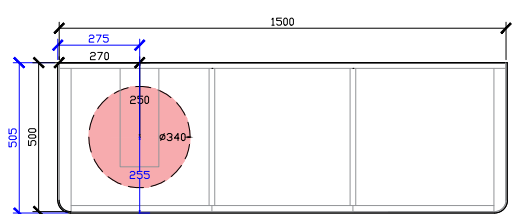

1500W: CENTRAL & DOUBLE BASIN | OFFSET LEFT & RIGHT