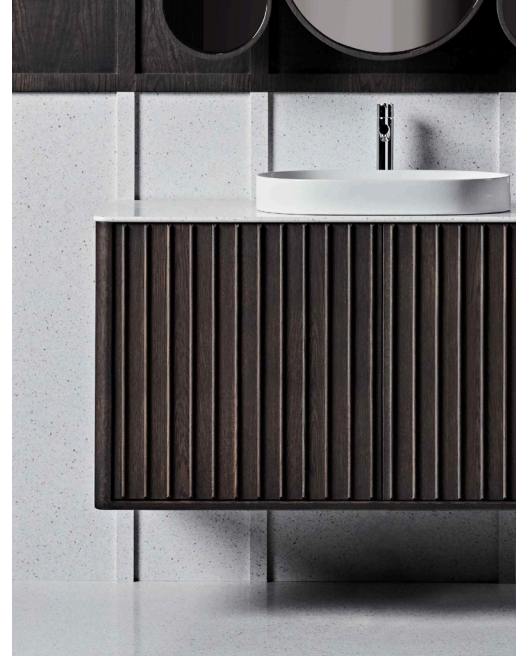

## Cloud I Semi Inset Wall Hung Vanity Unit

### SPECIFICATIONS

<b>Recommended Use</b>	Domestic, Hotel & Commercial
<b>Vanity Cabinet Material</b>	American Oak veneer (19mm)
<b>Vanity Frame Material</b>	2 Pack Polyurethane on High Moisture Resistant MDF
<b>Door Design</b>	Soft close door/s with hinged opening
<b>Benchtop Material</b>	Corian (12mm)
<b>Handles Material</b>	American Oak surround with American Oak, Corian or Marble inlay
<b>Colour Variations (Prices may vary)</b>	Please refer to the Colour, Finish and Material Variations Document on the Website for more information.
<b>Fixing</b>	Bolted / Screwed to Wall by a Licensed Trades Person (not included)
<b>Basin</b>	Sold Separately, refer to Brochure
<b>Tapware</b>	Sold Separately. Compatible with Wall mounted tapware
<b>Features</b>	Internal Fixed Shelf