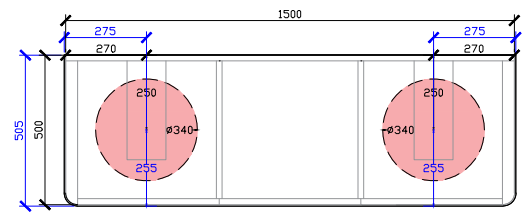

1500W: CENTRAL & DOUBLE BASIN | OFFSET LEFT & RIGHT