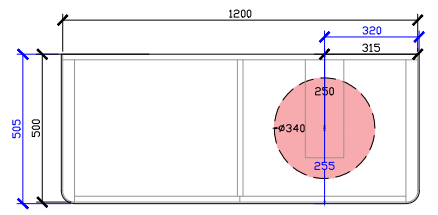

1200W: CENTRAL | OFFSET LEFT & RIGHT