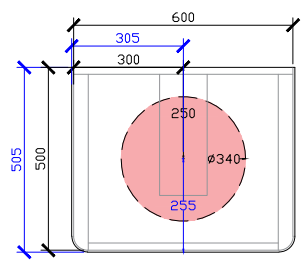

Cloud I Semi Inset Wall Hung Vanity Unit

ROCA INSPIRA SOFT SQUARE SEMI-INSET & ROCA INSPIRA ROUND SEMI-INSET
340DIA CORIAN CUTOUT

600W: CENTRAL ONLY