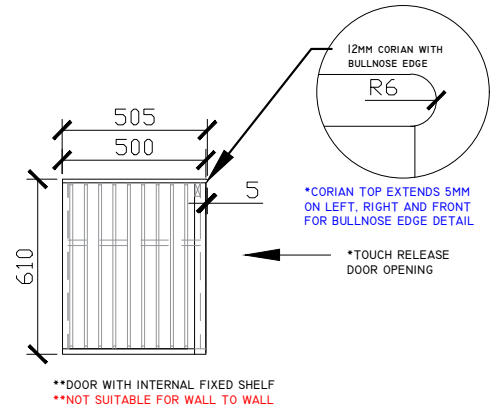

Cloud I Semi Inset Wall Hung Vanity Unit

STANDARD SIZES

600mm