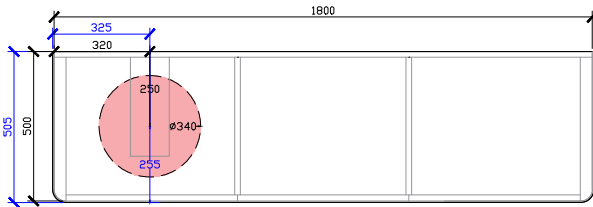

## Cloud I Semi Inset Wall Hung Vanity Unit

ROCA INSPIRA SOFT SQUARE SEMI-INSET & ROCA INSPIRA ROUND SEMI-INSET  
340DIA CORIAN CUTOUT

**1800W: CENTRAL & DOUBLE BASIN | OFFSET LEFT & RIGHT**

\*CORIAN TOP EXTENDS 5MM ON LEFT, RIGHT AND FRONT FOR BULLNOSE EDGE DETAIL