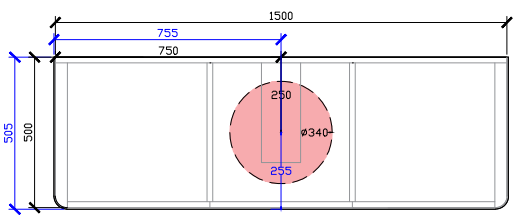

1500W: CENTRAL & DOUBLE BASIN | OFFSET LEFT & RIGHT