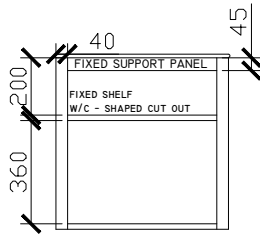

Cloud I Semi Inset Wall Hung Vanity Unit

STANDARD SIZES

600mm