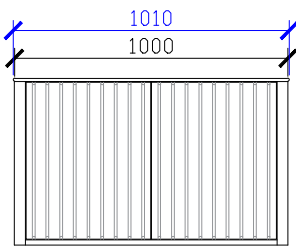

1000mm

INTERNAL VIEW for all sizes