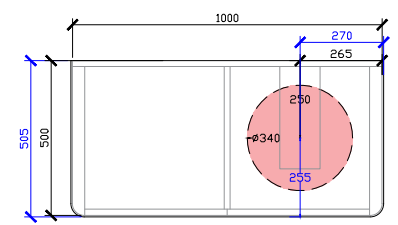

1000W: CENTRAL | OFFSET LEFT & RIGHT