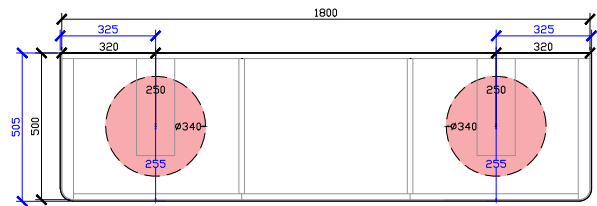

Cloud I Semi Inset Wall Hung Vanity Unit

ROCA INSPIRA SOFT SQUARE SEMI-INSET & ROCA INSPIRA ROUND SEMI-INSET
340DIA CORIAN CUTOUT

1800W: CENTRAL & DOUBLE BASIN | OFFSET LEFT & RIGHT

*CORIAN TOP EXTENDS 5MM ON LEFT, RIGHT AND FRONT FOR BULLNOSE EDGE DETAIL