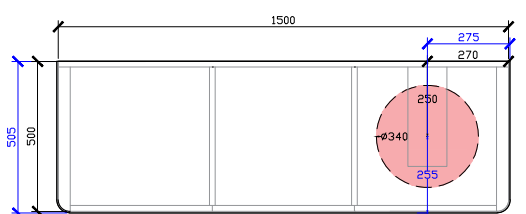

1500W: CENTRAL & DOUBLE BASIN | OFFSET LEFT & RIGHT