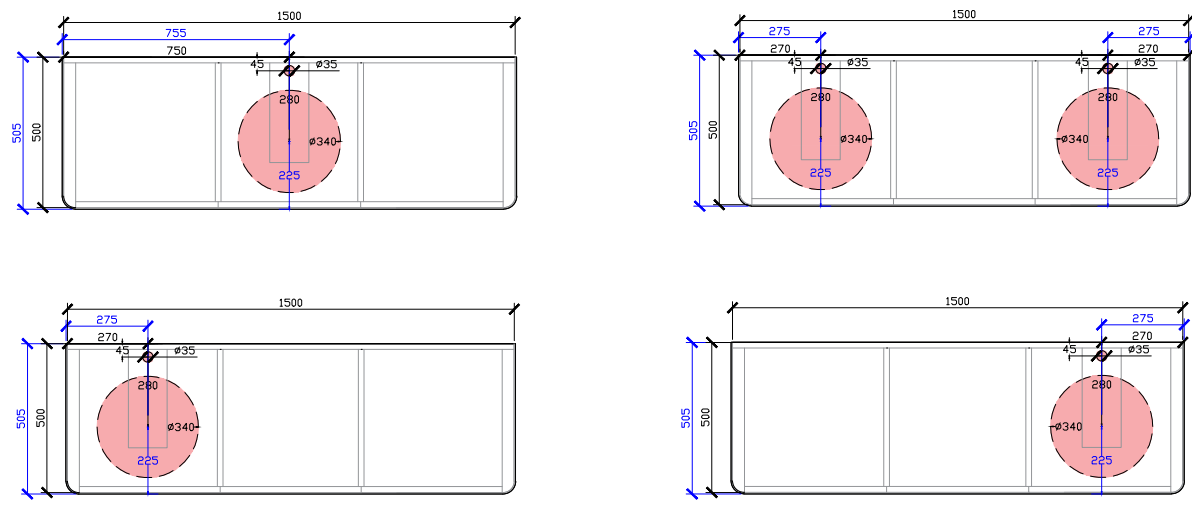

1500W: CENTRAL & DOUBLE BASIN | OFFSET LEFT & RIGHT