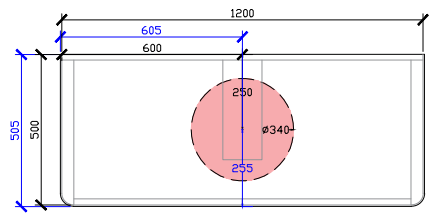

1200W: CENTRAL | OFFSET LEFT & RIGHT