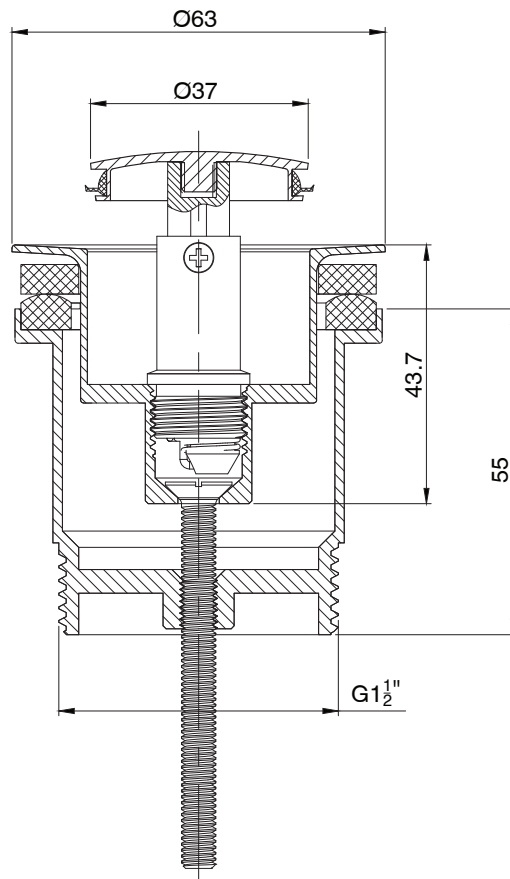

Mizu Drift Universal 40mm Pop Up Plug & Waste Brushed Brass

9512372

SPECIFICATIONS

Recommended Use	Domestic, Hotel & Commercial
Material	Brass
Colour	Brushed Brass

WARRANTY

Replacement Only - Domestic Use	12 Months
<i>Please refer to Warranty Page for full Terms and Conditions</i>	

Disclaimer: Products in this specification manual must by regulation be installed by licensed and registered trade people. The manufacturer/distributor reserves the right to vary specifications or delete models from their range without prior notification. Dimensions are nominal measurements only. Dimensions and set-outs listed are correct at time of publication however the manufacturer/distributor takes no responsibility for printing errors.