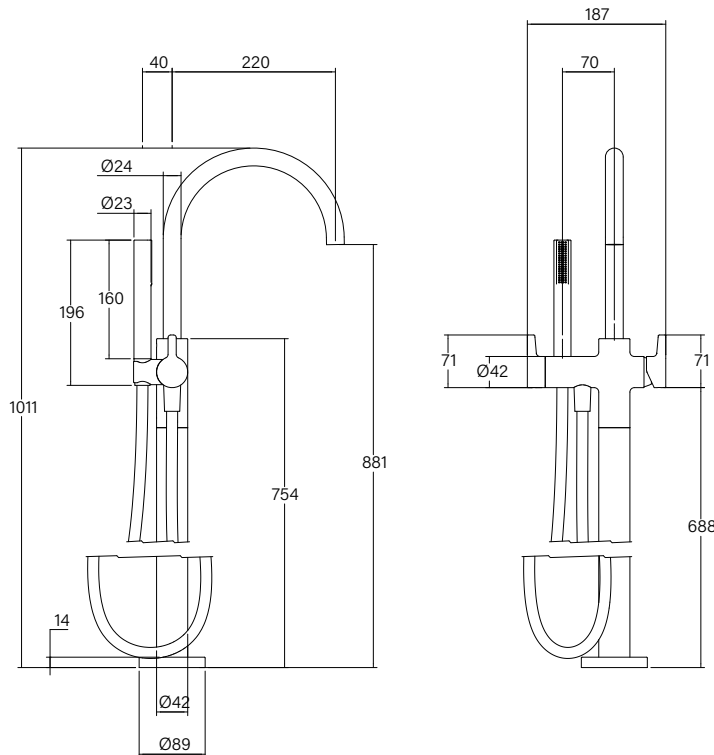

Faucet Strommen Vara Fin Floor Mounted Bath Mixer with Hand Shower Trimset Brushed Graphite (3 Star) 40318

SPECIFICATIONS

Recommended Use	Domestic; Commercial; Hotel
Colour Finish	Brushed Graphite
Primary Material	DR Brass
Recommended Pressure Range	300 - 500 kPa
Max Continuous Working Temperature (deg C)	65
Min Continuous Working Temperature (deg C)	5
Hot Water Unit Suitability	Storage Tank, Continuous Flow

WARRANTY

Warranty - Domestic Use (Years)	40
Spare Parts & Labour (Years)	10

Please refer to Warranty Page for full Terms and Conditions

Dimensions are nominal measurements only.

CLEANING RECOMMENDATIONS:

We recommend the use of soapy water or approved cleaners. This product should not be cleaned with abrasive materials. Damage caused by any improper treatment is not covered by the product warranty. Refer to Warranty Conditions

Disclaimer: Products in this specification manual must by regulation be installed by licensed and registered trade people. The manufacturer/distributor reserves the right to vary specifications or delete models from their range without prior notification. Dimensions are nominal measurements only. Dimensions and set-outs listed are correct at time of publication however the manufacturer/distributor takes no responsibility for printing errors.

Published 11/02/2026

To see the complete Faucet Strommen Vara range go to www.reece.com.au