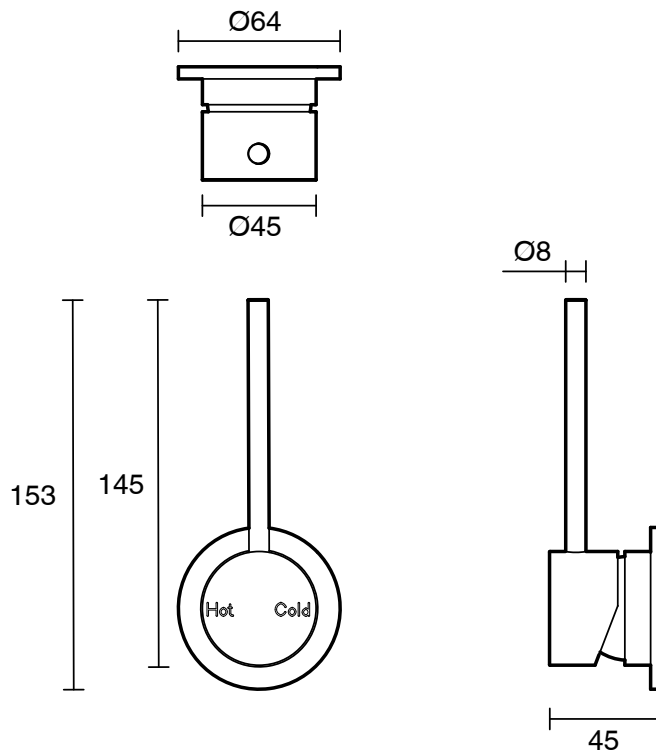

SUSSEX

Sussex Scala Wall Mixer Tap with 100mm Extension Pin Chrome

2262113

SPECIFICATIONS	
Recommended Use	Residential;Commercial
Colour Finish	Polished Chrome
Primary Material	DR Brass
Recommended Pressure Range	150 - 500 kPa as per AS3500
Max Continuous Working Temperature (deg C)	65
Min Continuous Working Temperature (deg C)	1
WARRANTY	
Residential Use (Years)	40
Commercial Use (Years)	10
<i>Please refer to Sussex Warranty page for full Terms and Conditions</i>	

Disclaimer: Products in this specification manual must by regulation be installed by licensed and registered trade people. The manufacturer/distributor reserves the right to vary specifications or delete models from their range without prior notification. Dimensions are nominal measurements only. Dimensions and set-outs listed are correct at time of publication however the manufacturer/distributor takes no responsibility for printing errors.