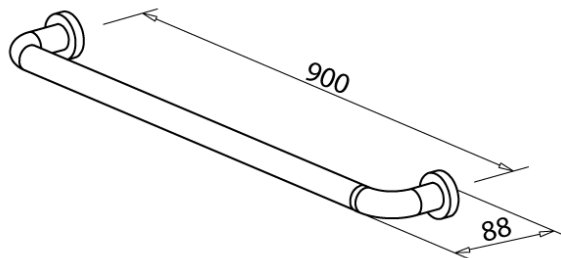

Mobi 32 x 900mm Grab Rail Polished Stainless Steel

9502624

SPECIFICATIONS	
Recommended Use	Domestic;Hotel;Commercial
Material	Stainless Steel 304
Colour	Polished Stainless Steel
Mounting	Wall
WARRANTY	
Warranty - Domestic Use (Years)	7
Spare Parts & Labour (Years)	1
<i>Please refer to Warranty Page for full Terms and Conditions</i>	