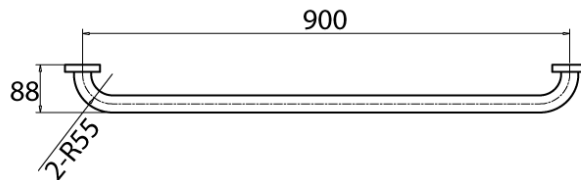

Mobi 32 x 900mm Grab Rail Polished Stainless Steel

9502624

SPECIFICATIONS	
Recommended Use	Domestic;Hotel;Commercial
Material	Stainless Steel 304
Colour	Polished Stainless Steel
Mounting	Wall
WARRANTY	
Warranty - Domestic Use (Years)	7
Spare Parts & Labour (Years)	1
<i>Please refer to Warranty Page for full Terms and Conditions</i>	