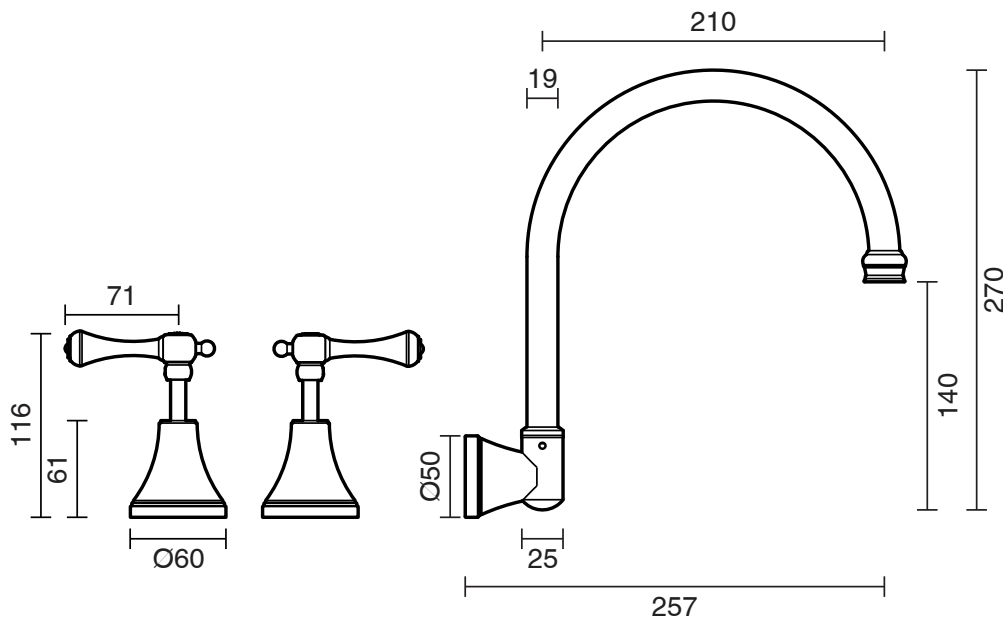

KADO

Kado Era Wall Sink Set Lever Handle Brushed Nickel (5 Star)

9512060

SPECIFICATIONS

Recommended Use	Domestic, Hotel & Commercial
Colour	Brushed Nickel
Finish	Brushed
Material	DR Brass
Recommended Pressure Range	150 - 500 kPa
Maximum Continuous Working Temperature	80 deg C
Suitable for Storage Tank Hot Water	Yes
Suitable for Continuous Flow Hot Water	Yes
Suitable for Gravity Feed Hot Water	No

WARRANTY

Warranty - Domestic Use	10 Years
Spare Parts & Labour	12 Months

Please refer to Warranty Page for full Terms and Conditions

Dimensions are nominal measurements only.

CLEANING RECOMMENDATIONS:

We recommend the use of soapy water or approved cleaners. This product should not be cleaned with abrasive materials. Damage caused by any improper treatment is not covered by the product warranty. Refer to Warranty Conditions

Disclaimer: Products in this specification manual must by regulation be installed by licensed and registered trade people. The manufacturer/distributor reserves the right to vary specifications or delete models from their range without prior notification. Dimensions are nominal measurements only. Dimensions and set-outs listed are correct at time of publication however the manufacturer/distributor takes no responsibility for printing errors.

Published 12/10/2023

To see the complete Kado range go to www.reece.com.au