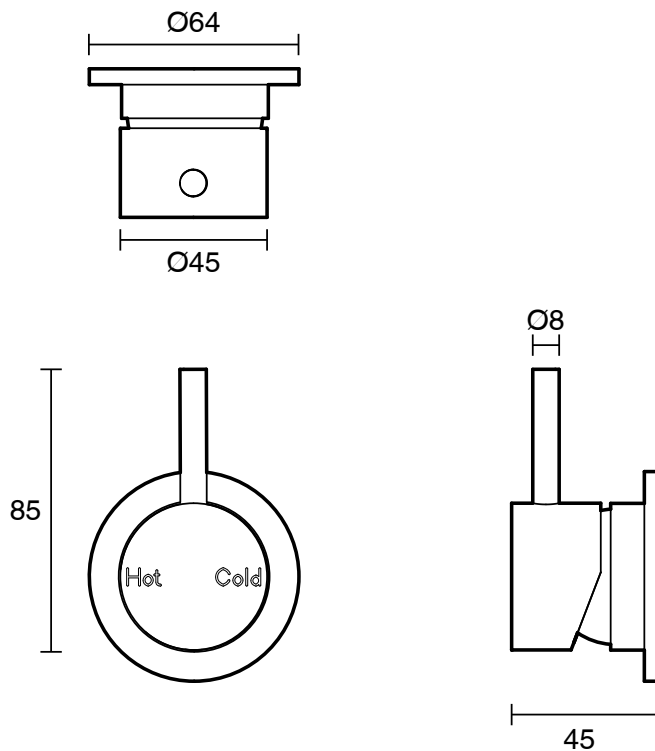

## Sussex Scala Shower / Bath Mixer Tap LUX PVD Brushed Platinum Gold

2268204

SPECIFICATIONS	
Recommended Use	Residential;Commercial
Colour Finish	Brushed Platinum Gold
Primary Material	Brass
Recommended Pressure Range	150 - 500 kPa as per AS3500
Max Continuous Working Temperature (deg C)	65
Min Continuous Working Temperature (deg C)	1
WARRANTY	
Residential Use (Years)	40
Commercial Use (Years)	10
<i>Please refer to Sussex Warranty page for full Terms and Conditions</i>	

Dimensions are nominal measurements only.