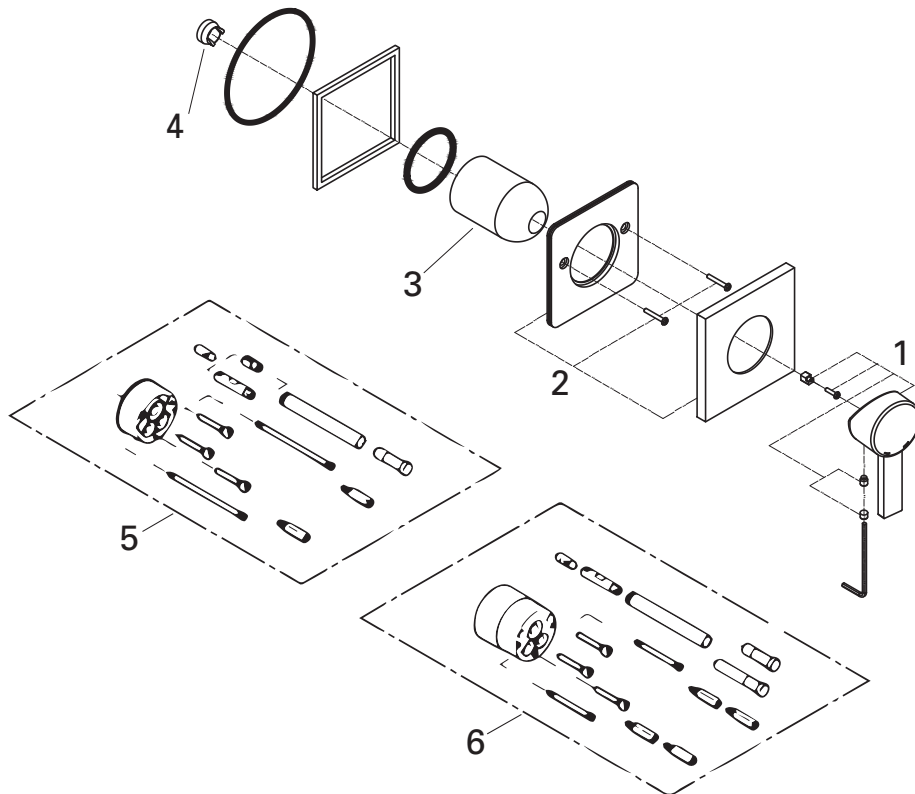

Pos.-nr.	Product Description	Order-nr.	Units per package
1	Lever	46583000	1
2	Escutcheon	46904000	1
3	Sleve (Cap)	09038000	1
4	Temperature limiter - optional extra	46375000	1
5	Extension set 1/2" 25mm - optional extra	46191000	1
6	Extension set, 50mm - optional extra	46343000	1