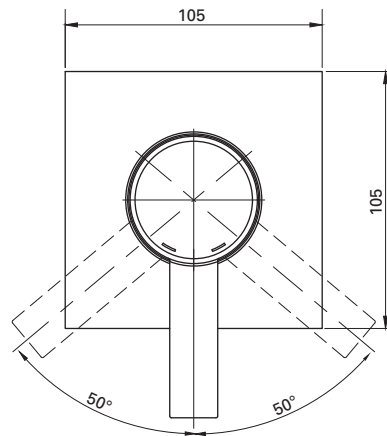

LINEARE  
SINGLE LEVER SHOWER MIXER TRIMSET  
MODEL #19296000

Pure Freude  
an Wasser

Product Specifications

**Product Description:**  
**Single Lever Shower/Bath Mixer Trimset**

**Standard Specification:**  
Concealed Inwall Body for final installation - 33962000.  
Trimset only, not supplied with concealed body. **GROHE StarLight®** chrome finish