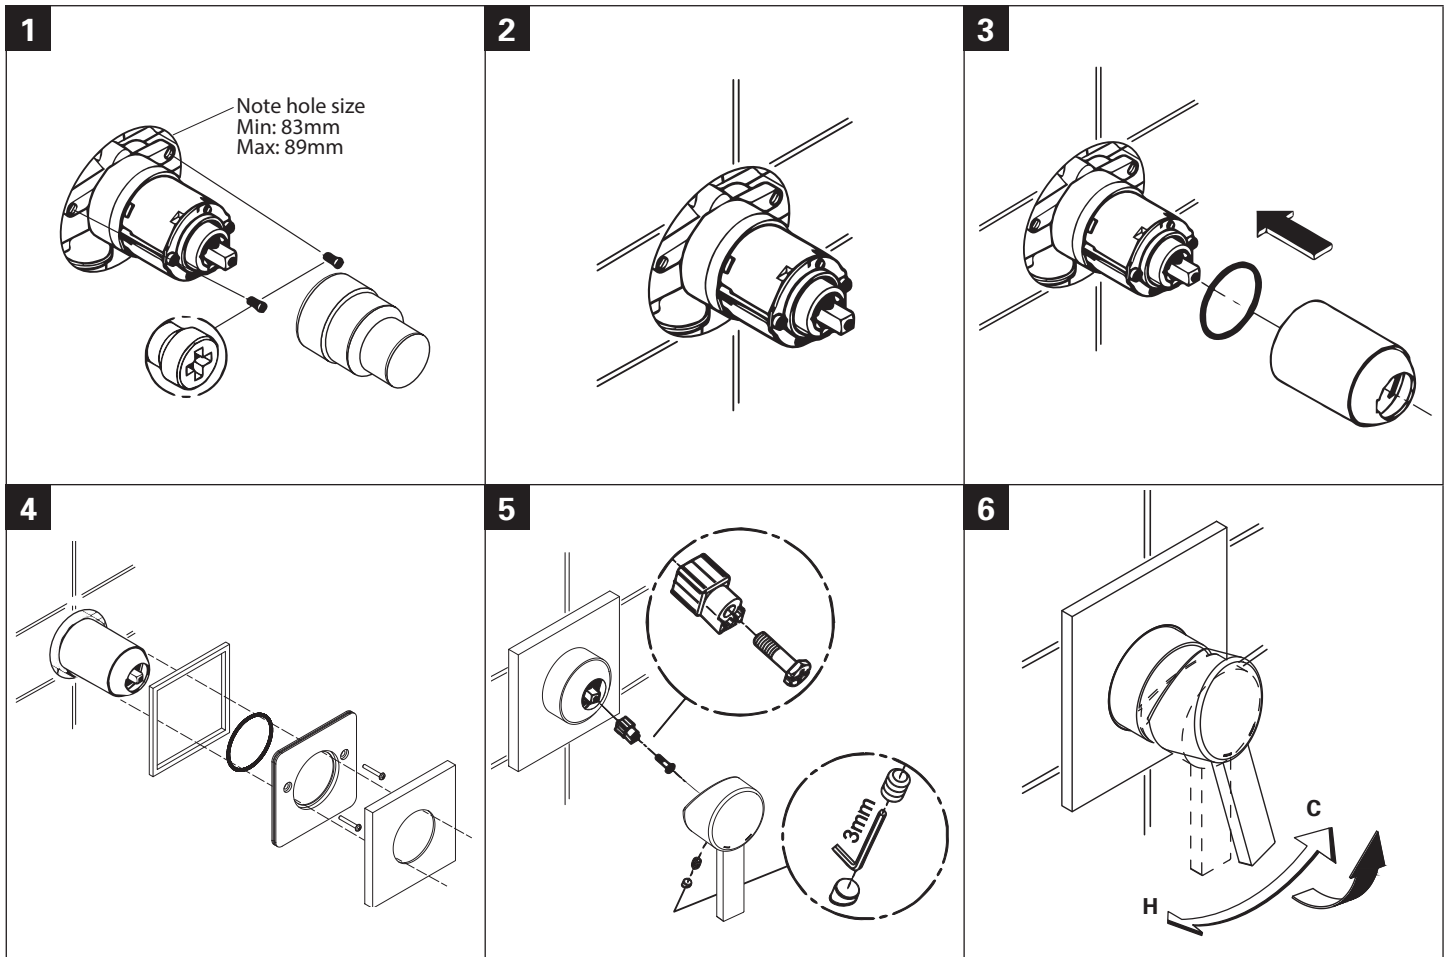

Installation instructions

Installation Instructions

Flush piping system prior and after installation of fitting thoroughly!

This product must be installed in conformance with local codes e.g. AS/NZS 3500 series of standard!

Installation and connection, see Figs [1] to [6]. Refer to the dimensional drawing above. For installation with 33962000 concealed in-wall body. **PLEASE NOTE** – Face of noggins need to be positioned a minimum of 43mm & a maximum of 73mm from where the finished wall surface will end up.

Note:

When installing concealed mixer body, please note it must be mounted onto timber or solid walls using appropriate reinforcement to ensure sufficient strength.

Open cold and hot water supply and check connections for leakage!

Care

For directions on the care of this fitting, please refer to the accompanying care instructions.