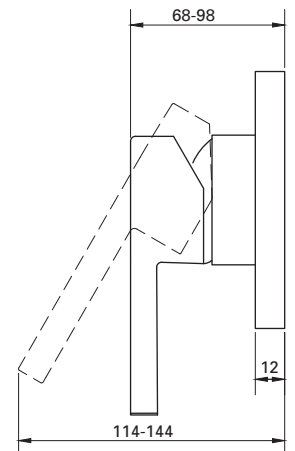

LINEARE  
SINGLE LEVER SHOWER MIXER TRIMSET  
MODEL #19296000

Pure Freude  
an Wasser

Product Specifications

**Product Description:**  
**Single Lever Shower/Bath Mixer Trimset**

**Standard Specification:**  
Concealed Inwall Body for final installation - 33962000.  
Trimset only, not supplied with concealed body. **GROHE StarLight®** chrome finish