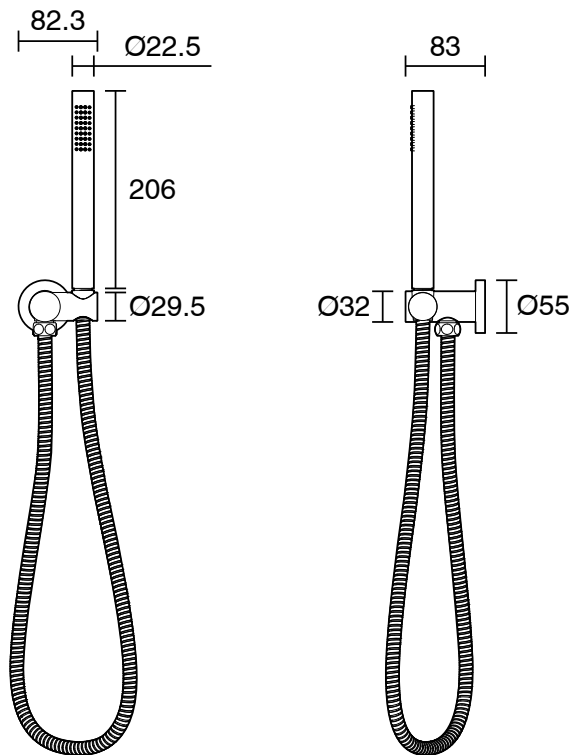

Milli Meld Microphone Handshower with Water Inlet Swivel Wall Bracket Brushed Nickel (4 Star)

4205793

SPECIFICATIONS

Recommended Use	Domestic, Hotel & Commercial
Colour	Brushed Nickel
Material	DR Brass
Recommended Pressure Range	300 - 500 kPa
Maximum Continuous Working Temperature	65 deg C
Suitable for Storage Tank Hot Water	Yes
Suitable for Continuous Flow Hot Water	Yes
Suitable for Gravity Feed Hot Water	No

WARRANTY

Warranty - Domestic Use	15 Years
Spare Parts & Labour	12 Months

Please refer to Warranty Page for full Terms and Conditions

Dimensions are nominal measurements only.

CLEANING RECOMMENDATIONS:

We recommend the use of soapy water or approved cleaners. This product should not be cleaned with abrasive materials. Damage caused by any improper treatment is not covered by the product warranty. Refer to Warranty Conditions

Disclaimer: Products in this specification manual must by regulation be installed by licensed and registered trade people. The manufacturer/distributor reserves the right to vary specifications or delete models from their range without prior notification. Dimensions are nominal measurements only. Dimensions and set-outs listed are correct at time of publication however the manufacturer/distributor takes no responsibility for printing errors.

Published 12/10/2023

To see the complete Milli range go to www.reece.com.au