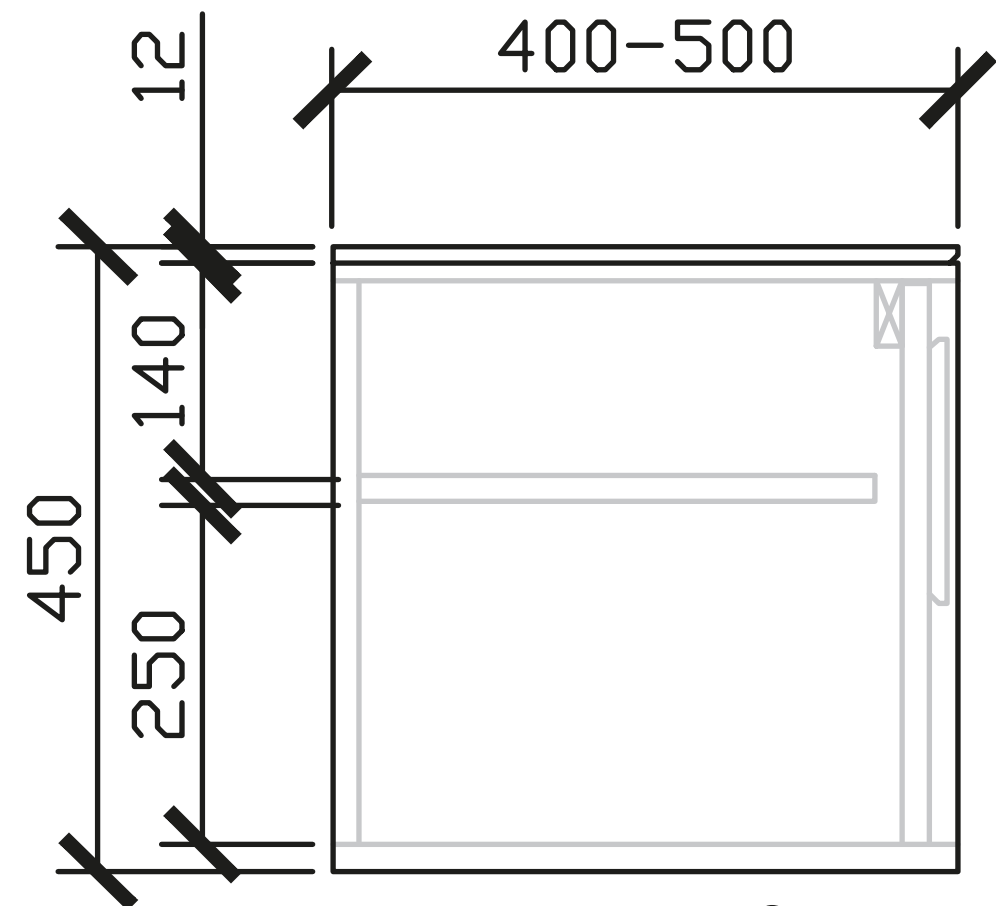

601-800W x 400-500D x 450H

INTERNAL VIEW for all size

SIDE VIEW for all sizes