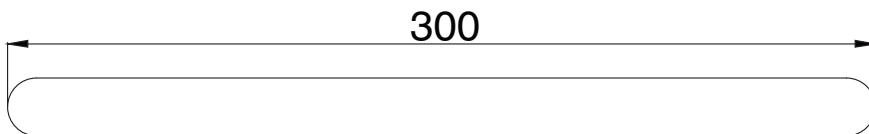

Mizu Soothe Single Towel 300mm Brushed Nickel

2265093

SPECIFICATIONS	
Recommended Use	Domestic;Hotel;Commercial
Colour Finish	Brushed Nickel
Primary Material	Zinc
WARRANTY	
Replacement Only - Domestic Use (Years)	10
Parts Replacement Only (Years)	1
<i>Please refer to Warranty Page for full Terms and Conditions</i>	