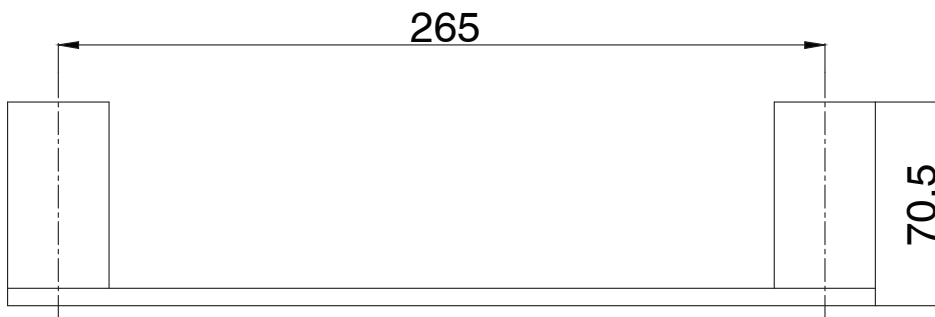

Mizu Soothe Single Towel 300mm Brushed Nickel

2265093

SPECIFICATIONS	
Recommended Use	Domestic;Hotel;Commercial
Colour Finish	Brushed Nickel
Primary Material	Zinc
WARRANTY	
Replacement Only - Domestic Use (Years)	10
Parts Replacement Only (Years)	1
<i>Please refer to Warranty Page for full Terms and Conditions</i>	