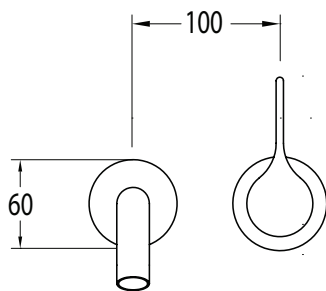

Milli Oria Wall Basin Mixer Outlet System 165mm Chrome (5 Star)

2265631

SPECIFICATIONS

Recommended Use	Domestic, Hotel & Commercial
Colour	Chrome
Finish	Polished
Material	Brass
Recommended Pressure Range	250-500kPa
Maximum Continuous Working Temperature	65 deg C
Suitable for Storage Tank Hot Water	Yes
Suitable for Continuous Flow Hot Water	Yes
Suitable for Gravity Feed Hot Water	No

WARRANTY

Warranty - Domestic Use	15 Years
Spare Parts & Labour	12 Months

Please refer to Warranty Page for full Terms and Conditions

Dimensions are nominal measurements only.

CLEANING RECOMMENDATIONS:

We recommend the use of soapy water or approved cleaners. This product should not be cleaned with abrasive materials. Damage caused by any improper treatment is not covered by the product warranty. Refer to Warranty Conditions

Disclaimer: Products in this specification manual must by regulation be installed by licensed and registered trade people. The manufacturer/distributor reserves the right to vary specifications or delete models from their range without prior notification. Dimensions are nominal measurements only. Dimensions and set-outs listed are correct at time of publication however the manufacturer/distributor takes no responsibility for printing errors.

Published 02/07/2021

To see the complete Milli range go to www.reece.com.au