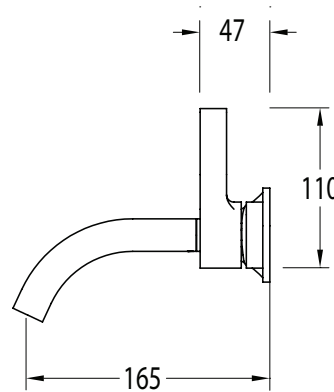

Milli Oria Wall Basin Mixer Outlet System 165mm Chrome (5 Star)

2265631

SPECIFICATIONS

Recommended Use	Domestic, Hotel & Commercial
Colour	Chrome
Finish	Polished
Material	Brass
Recommended Pressure Range	250-500kPa
Maximum Continuous Working Temperature	65 deg C
Suitable for Storage Tank Hot Water	Yes
Suitable for Continuous Flow Hot Water	Yes
Suitable for Gravity Feed Hot Water	No

WARRANTY

Warranty - Domestic Use	15 Years
Spare Parts & Labour	12 Months

Please refer to Warranty Page for full Terms and Conditions