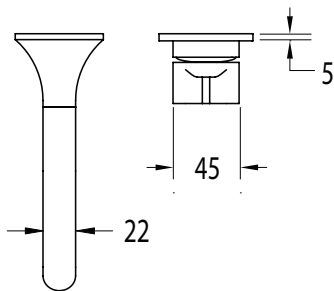

Milli Oria Wall Basin Mixer Outlet System 165mm Chrome (5 Star)

2265631

SPECIFICATIONS

Recommended Use	Domestic, Hotel & Commercial
Colour	Chrome
Finish	Polished
Material	Brass
Recommended Pressure Range	250-500kPa
Maximum Continuous Working Temperature	65 deg C
Suitable for Storage Tank Hot Water	Yes
Suitable for Continuous Flow Hot Water	Yes
Suitable for Gravity Feed Hot Water	No

WARRANTY

Warranty - Domestic Use	15 Years
Spare Parts & Labour	12 Months

Please refer to Warranty Page for full Terms and Conditions

Dimensions are nominal measurements only.

CLEANING RECOMMENDATIONS:

We recommend the use of soapy water or approved cleaners. This product should not be cleaned with abrasive materials. Damage caused by any improper treatment is not covered by the product warranty. Refer to Warranty Conditions

Disclaimer: Products in this specification manual must by regulation be installed by licensed and registered trade people. The manufacturer/distributor reserves the right to vary specifications or delete models from their range without prior notification. Dimensions are nominal measurements only. Dimensions and set-outs listed are correct at time of publication however the manufacturer/distributor takes no responsibility for printing errors.

Published 02/07/2021

To see the complete Milli range go to www.reece.com.au