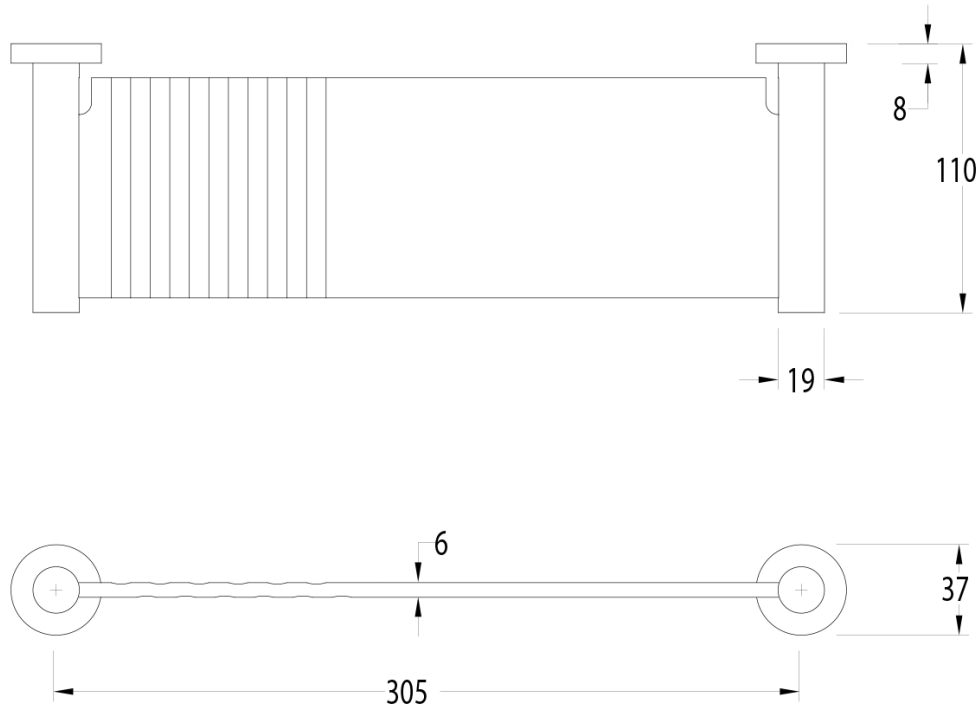

SUSSEX

Sussex Pure Shower Shelf Brushed Nickel

2299213

SPECIFICATIONS	
Recommended Use	Residential;Commercial
Colour Finish	Brushed Nickel
Primary Material	DR Brass
WARRANTY	
Residential Use (Years)	40
Commercial Use (Years)	10
<i>Please refer to Sussex Warranty page for full Terms and Conditions</i>	