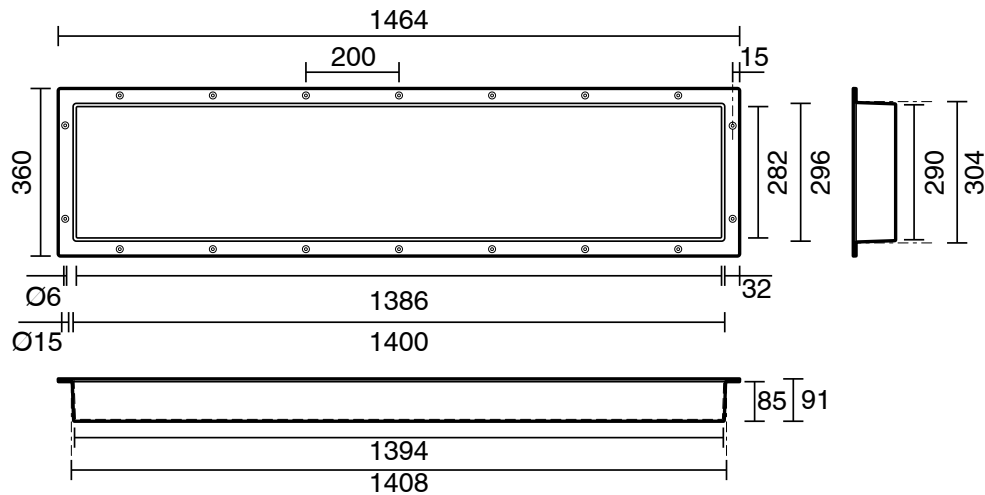

Posh Solus Niche 1400mm x 300mm x 90mm

1703100

SPECIFICATIONS

Recommended Use	Domestic, Hotel & Commercial
Material	SMC
Colour	Grey
Weight	6.45 kg

WARRANTY

Warranty - Domestic Use	10 Years
Spare Parts & Labour	12 Months

Please refer to Warranty Page for full Terms and Conditions

Dimensions are nominal measurements only.

CLEANING RECOMMENDATIONS:

We recommend the use of soapy water or approved cleaners. This product should not be cleaned with abrasive materials. Damage caused by any improper treatment is not covered by the product warranty. Refer to Warranty Conditions

Disclaimer: Products in this specification manual must by regulation be installed by licensed and registered trade people. The manufacturer/distributor reserves the right to vary specifications or delete models from their range without prior notification. Dimensions are nominal measurements only. Dimensions and set-outs listed are correct at time of publication however the manufacturer/distributor takes no responsibility for printing errors.

Published 26/07/2023

To see the complete Posh range go to
www.reece.com.au