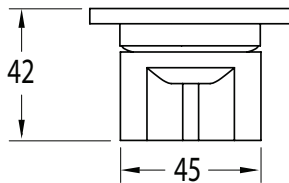

Milli Oria Shower/Bath Wall Mixer Chrome
2265616

SPECIFICATIONS

Recommended Use	Domestic, Hotel & Commercial
Colour	Chrome
Finish	Polished
Material	Brass
Recommended Pressure Range	250-500kPa
Maximum Continuous Working Temperature	65 deg C
Suitable for Storage Tank Hot Water	Yes
Suitable for Continuous Flow Hot Water	Yes
Suitable for Gravity Feed Hot Water	No

WARRANTY

Warranty - Domestic Use	15 Years
Spare Parts & Labour	12 Months

Please refer to Warranty Page for full Terms and Conditions

Dimensions are nominal measurements only.

CLEANING RECOMMENDATIONS:

We recommend the use of soapy water or approved cleaners. This product should not be cleaned with abrasive materials. Damage caused by any improper treatment is not covered by the product warranty. Refer to Warranty Conditions

Disclaimer: Products in this specification manual must by regulation be installed by licensed and registered trade people. The manufacturer/distributor reserves the right to vary specifications or delete models from their range without prior notification. Dimensions are nominal measurements only. Dimensions and set-outs listed are correct at time of publication however the manufacturer/distributor takes no responsibility for printing errors.

Published 02/07/2021

To see the complete Milli range go to www.reece.com.au