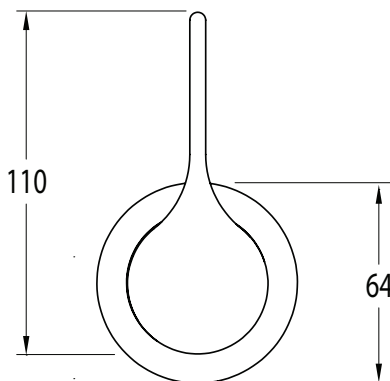

Milli Oria Shower/Bath Wall Mixer Chrome
2265616

SPECIFICATIONS

Recommended Use	Domestic, Hotel & Commercial
Colour	Chrome
Finish	Polished
Material	Brass
Recommended Pressure Range	250-500kPa
Maximum Continuous Working Temperature	65 deg C
Suitable for Storage Tank Hot Water	Yes
Suitable for Continuous Flow Hot Water	Yes
Suitable for Gravity Feed Hot Water	No

WARRANTY

Warranty - Domestic Use	15 Years
Spare Parts & Labour	12 Months

Please refer to Warranty Page for full Terms and Conditions

Dimensions are nominal measurements only.

CLEANING RECOMMENDATIONS:

We recommend the use of soapy water or approved cleaners. This product should not be cleaned with abrasive materials. Damage caused by any improper treatment is not covered by the product warranty. Refer to Warranty Conditions

Disclaimer: Products in this specification manual must by regulation be installed by licensed and registered trade people. The manufacturer/distributor reserves the right to vary specifications or delete models from their range without prior notification. Dimensions are nominal measurements only. Dimensions and set-outs listed are correct at time of publication however the manufacturer/distributor takes no responsibility for printing errors.

Published 02/07/2021

To see the complete Milli range go to www.reece.com.au