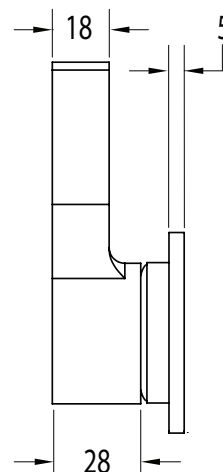

Dimensions are nominal measurements only.

CLEANING RECOMMENDATIONS:

We recommend the use of soapy water or approved cleaners. This product should not be cleaned with abrasive materials. Damage caused by any improper treatment is not covered by the product warranty. Refer to Warranty Conditions

Disclaimer: Products in this specification manual must by regulation be installed by licensed and registered trade people. The manufacturer/distributor reserves the right to vary specifications or delete models from their range without prior notification. Dimensions are nominal measurements only. Dimensions and set-outs listed are correct at time of publication however the manufacturer/distributor takes no responsibility for printing errors.

Published 02/07/2021

To see the complete Milli range go to www.reece.com.au