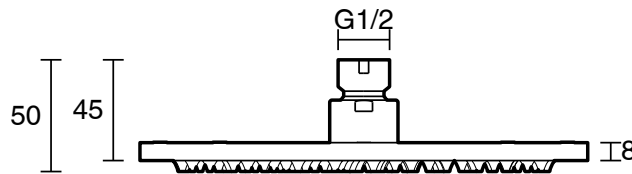

mizu

Mizu Drift Brass Overhead Shower 200mm White (3 Star)

9505039

SPECIFICATIONS

Recommended Use	Domestic;Hotel;Commercial
Colour Finish	Matte White
Primary Material	Brass
Recommended Pressure Range	150 - 500 kPa as per AS3500
Max Continuous Working Temperature (deg C)	60
Min Continuous Working Temperature (deg C)	5
Hot Water Unit Suitability	Storage Tank;Continuous Flow

WARRANTY

Warranty - Domestic Use (Years)	10
Spare Parts & Labour (Years)	1

Please refer to Warranty Page for full Terms and Conditions

Dimensions are nominal measurements only.

CLEANING RECOMMENDATIONS:

We recommend the use of soapy water or approved cleaners. This product should not be cleaned with abrasive materials. Damage caused by any improper treatment is not covered by the product warranty. Refer to Warranty Conditions

Disclaimer: Products in this specification manual must by regulation be installed by licensed and registered trade people. The manufacturer/distributor reserves the right to vary specifications or delete models from their range without prior notification. Dimensions are nominal measurements only. Dimensions and set-outs listed are correct at time of publication however the manufacturer/distributor takes no responsibility for printing errors.

Published 03/07/2025

To see the complete Mizu range go to www.reece.com.au