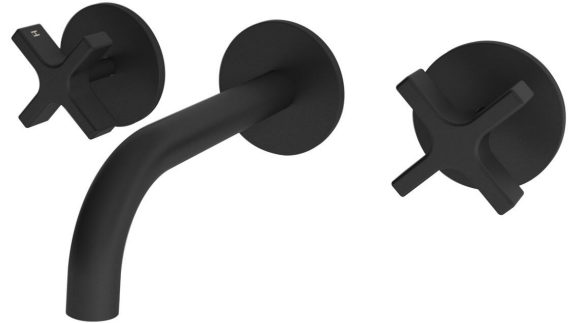

Milli

Milli Exo Wall Bath Set Matte Black

2299070

SPECIFICATIONS

Recommended Use	Domestic, Hotel & Commercial
Colour	Matte Black
Finish	Matte
Body Material	Electroplated Brass
Recommended Pressure Range	150 - 500 kPa
Maximum Continuous Working Temperature	80 deg C
Suitable for Storage Tank Hot Water	Yes
Suitable for Continuous Flow Hot Water	Yes
Suitable for Gravity Feed Hot Water	No

WARRANTY

Warranty - Domestic Use	15 Years
Spare Parts & Labour	5 Years

Please refer to Warranty Page for full Terms and Conditions

Dimensions are nominal measurements only.

CLEANING RECOMMENDATIONS:

We recommend the use of soapy water or approved cleaners. This product should not be cleaned with abrasive materials. Damage caused by any improper treatment is not covered by the product warranty. Refer to Warranty Conditions

Disclaimer: Products in this specification manual must by regulation be installed by licensed and registered trade people. The manufacturer/distributor reserves the right to vary specifications or delete models from their range without prior notification. Dimensions are nominal measurements only. Dimensions and set-outs listed are correct at time of publication however the manufacturer/distributor takes no responsibility for printing errors.

Published 30/09/2022

To see the complete Milli range go to
www.reece.com.au

WaterMark
AS/NZS 3718
WMKA01455