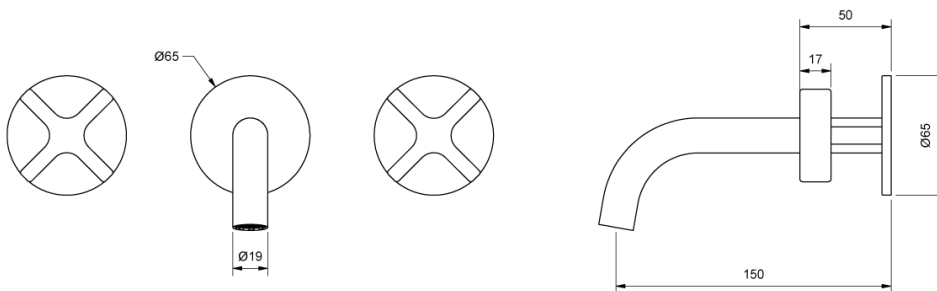

Milli

Milli Exo Wall Bath Set Matte Black

2299070

SPECIFICATIONS

Recommended Use	Domestic, Hotel & Commercial
Colour	Matte Black
Finish	Matte
Body Material	Electroplated Brass
Recommended Pressure Range	150 - 500 kPa
Maximum Continuous Working Temperature	80 deg C
Suitable for Storage Tank Hot Water	Yes
Suitable for Continuous Flow Hot Water	Yes
Suitable for Gravity Feed Hot Water	No

WARRANTY

Warranty - Domestic Use	15 Years
Spare Parts & Labour	5 Years

Please refer to Warranty Page for full Terms and Conditions

Dimensions are nominal measurements only.

CLEANING RECOMMENDATIONS:

We recommend the use of soapy water or approved cleaners. This product should not be cleaned with abrasive materials. Damage caused by any improper treatment is not covered by the product warranty. Refer to Warranty Conditions

Disclaimer: Products in this specification manual must by regulation be installed by licensed and registered trade people. The manufacturer/distributor reserves the right to vary specifications or delete models from their range without prior notification. Dimensions are nominal measurements only. Dimensions and set-outs listed are correct at time of publication however the manufacturer/distributor takes no responsibility for printing errors.

Published 30/09/2022

To see the complete Milli range go to
www.reece.com.au

WaterMark
AS/NZS 3718
WMKA01455